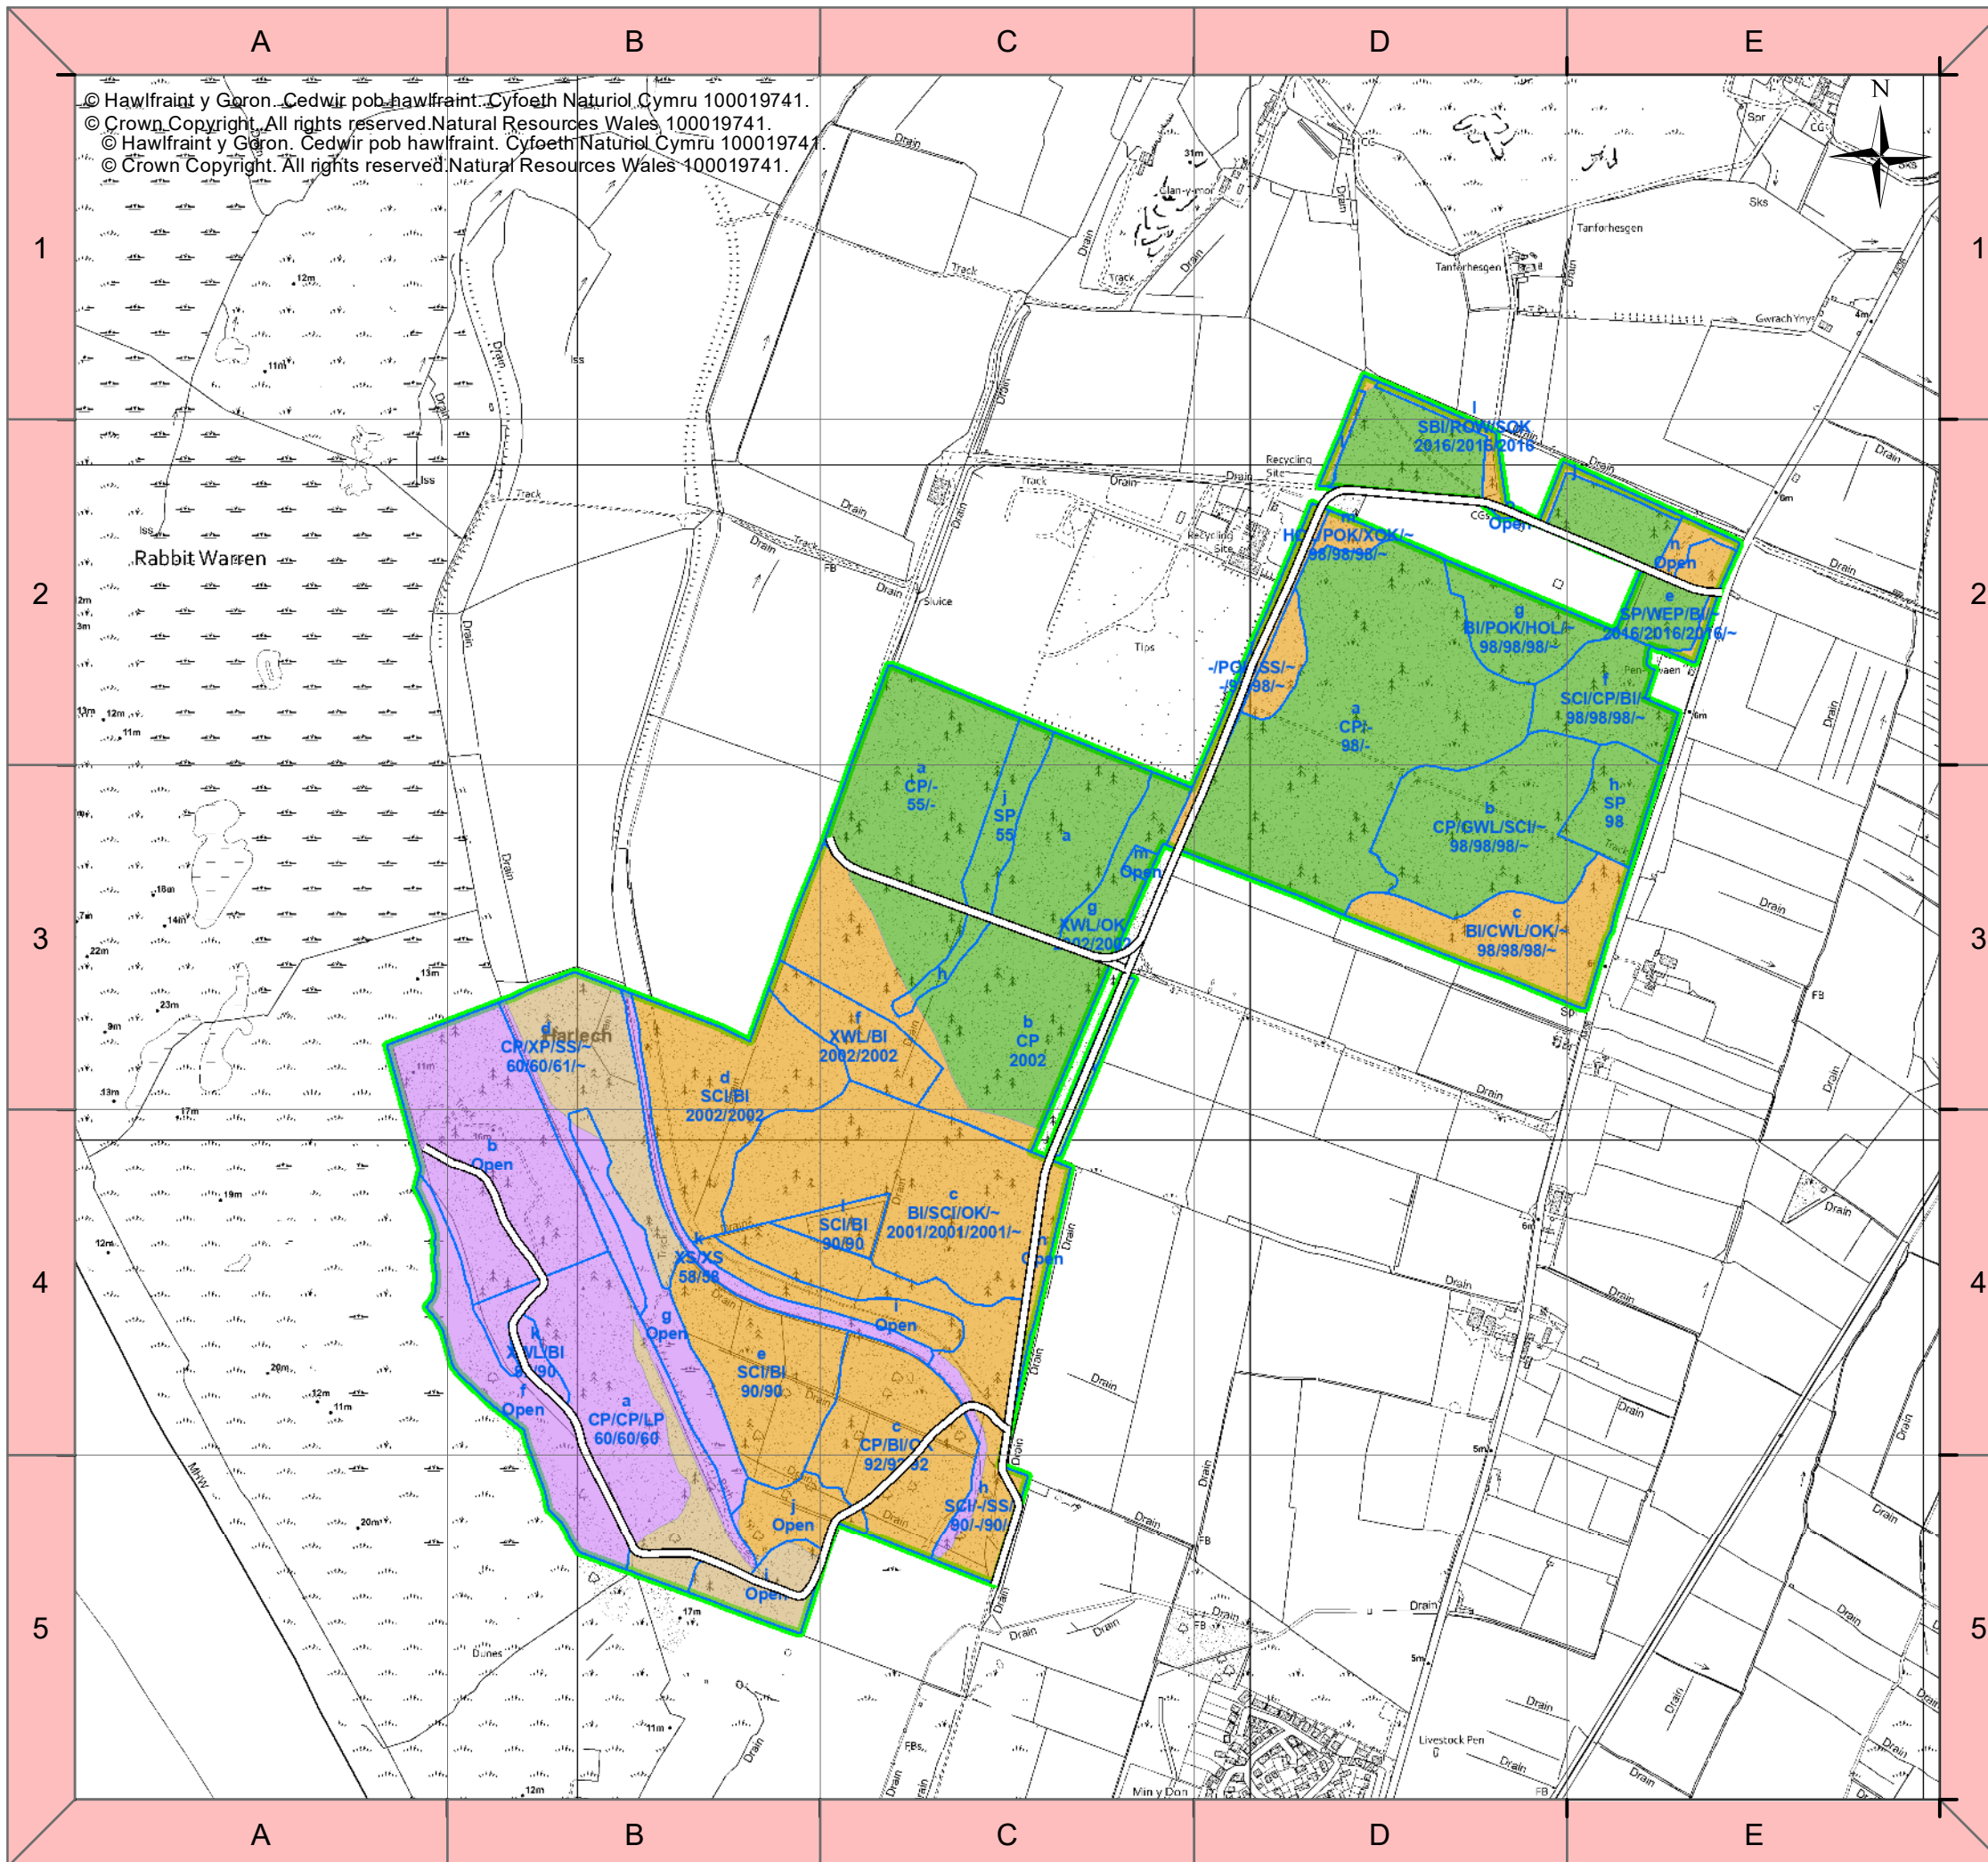

Legend

Forest Roads

— Forest Roads

Sub-compartments

□ Sub-compartments

**Scenario Restock Areas
(Forest Types and Restocking)**

- Riparian Woodland
- Mixed Woodland
Predominantly Broadleaf
- Mixed Woodland
Predominantly Conifer
- Upland Wales -
Lower Exposure
- Upland Wales -
Higher Exposure
- Successional
Woodland
- Open Land
- Other Land
- Undefined
- Blocks

Rabbit Warren

A B C D E

1

2

3

4

5

1

2

3

4

5