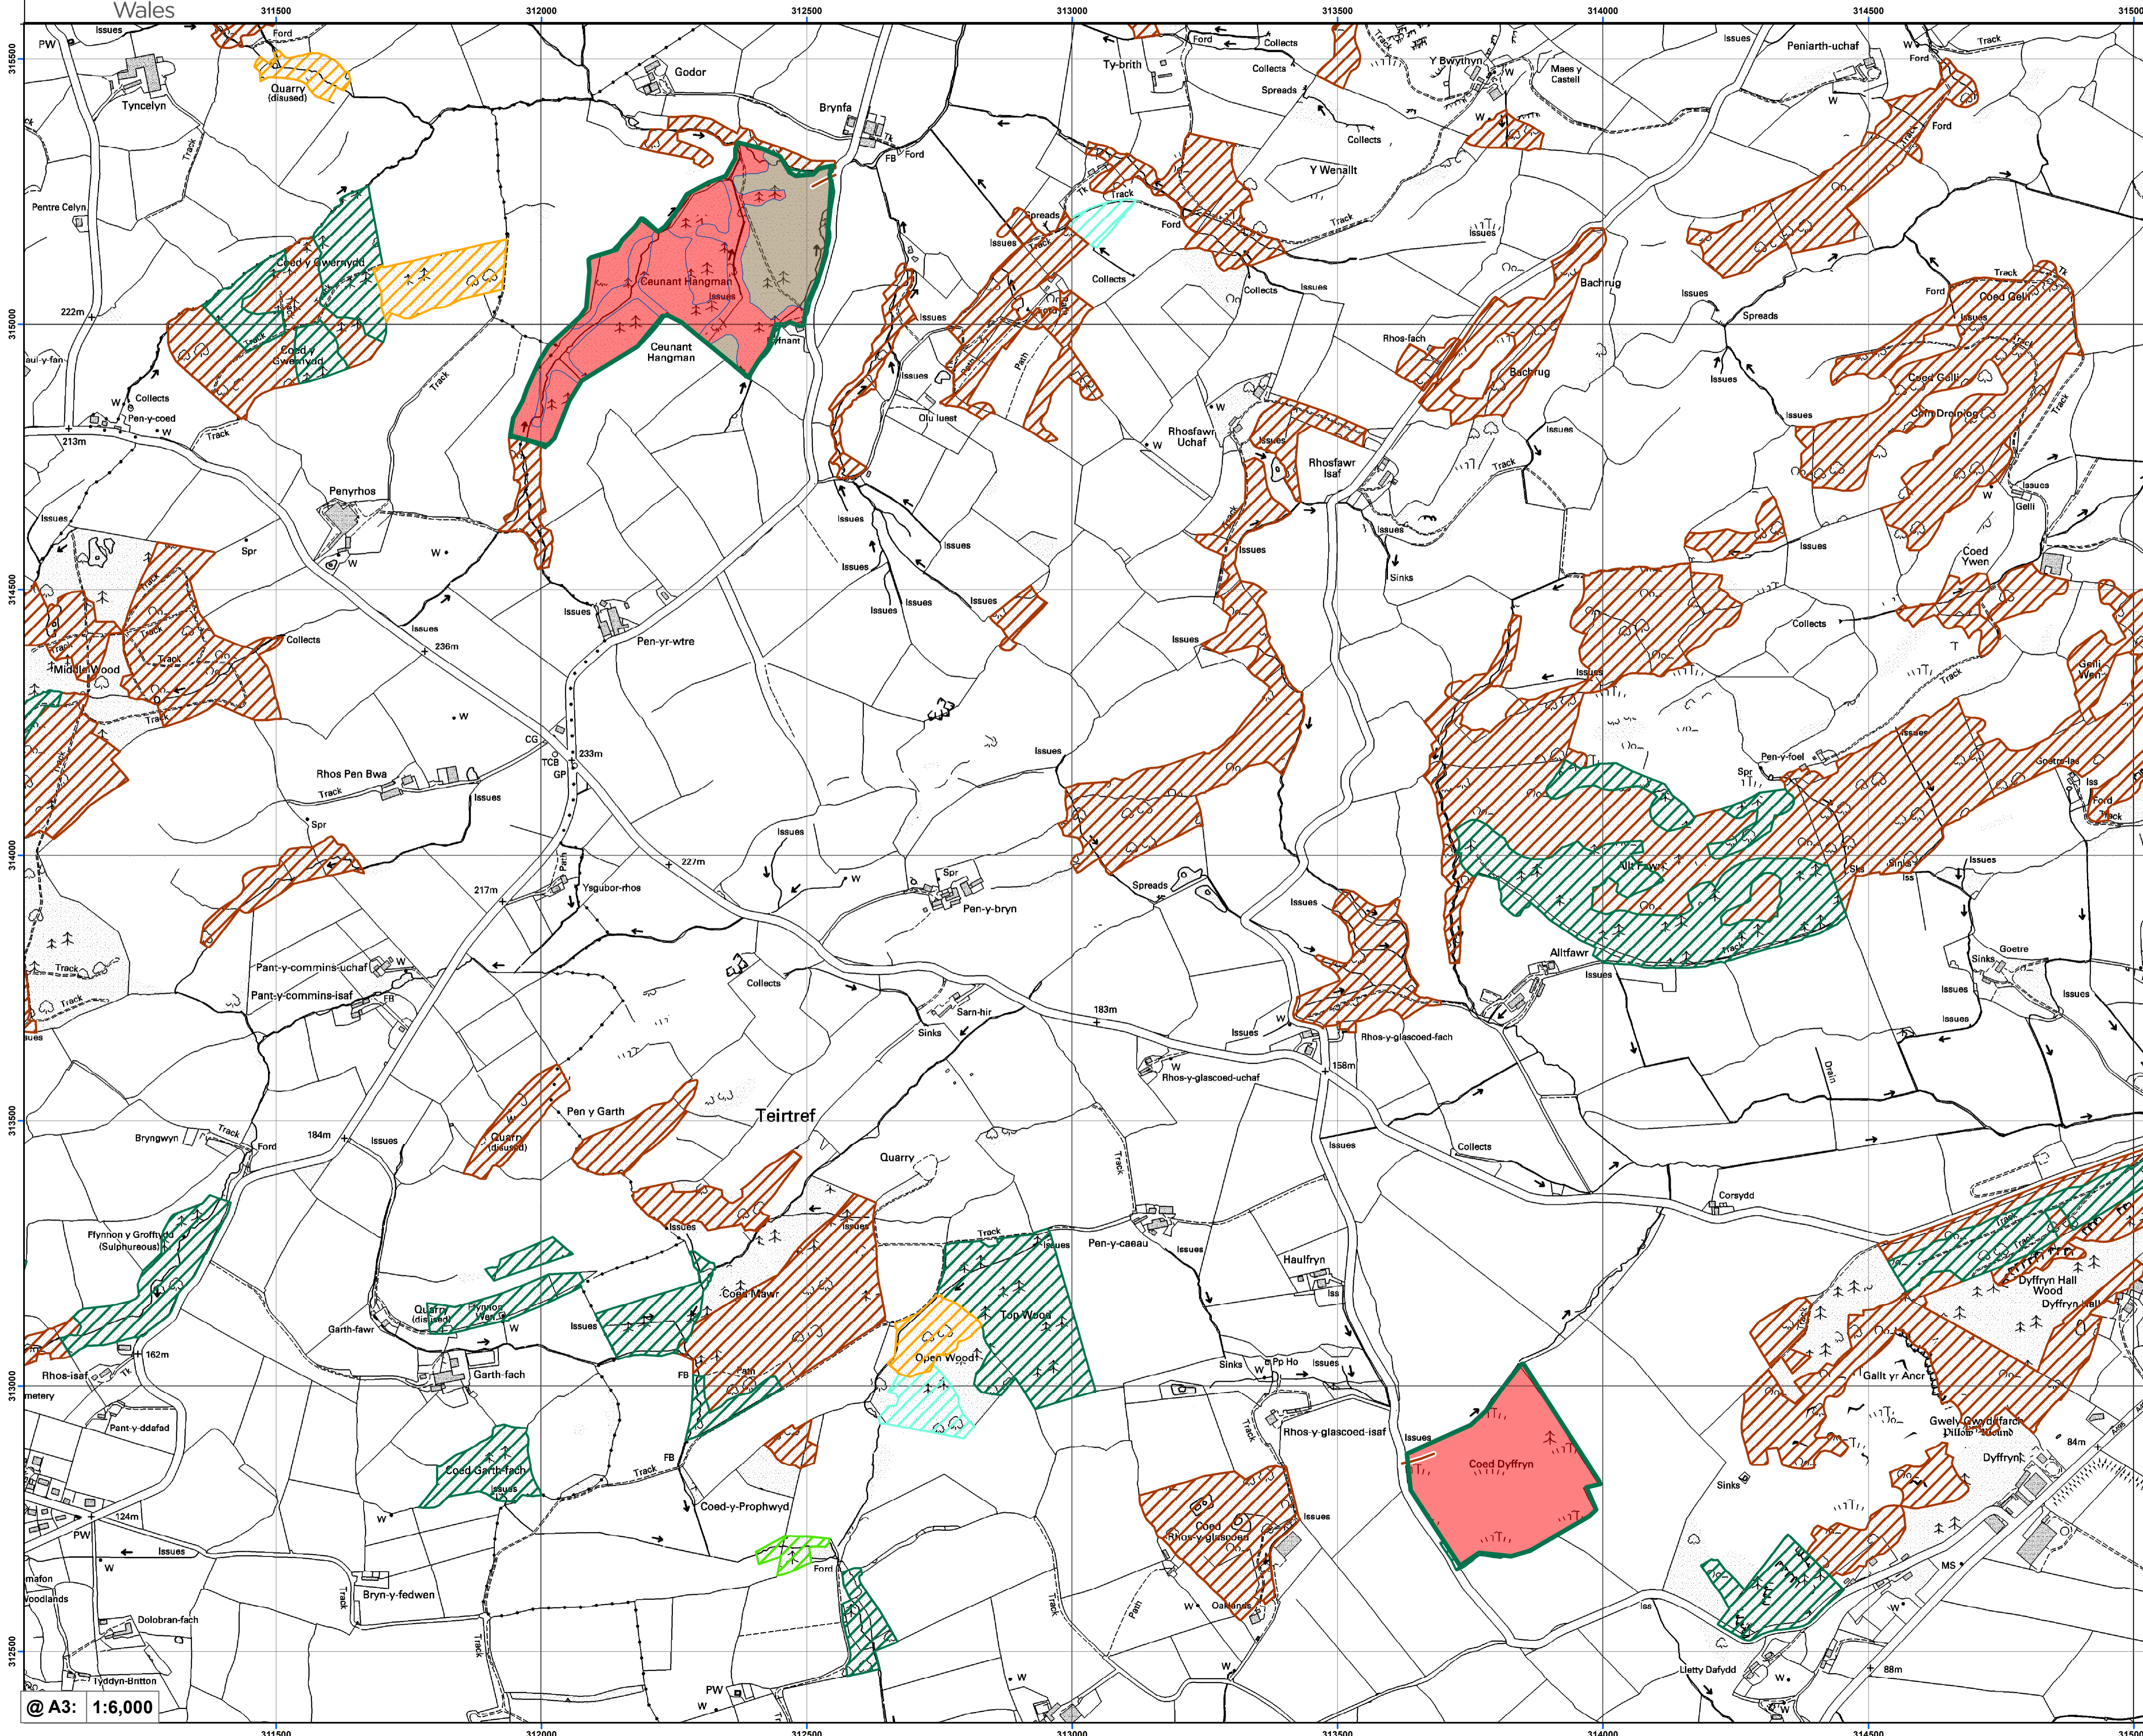

Cynllun Adnoddau Coedwig Mathrafal (Rhan B) - Prif Amcanion Hirdymor

Mathrafal Forest Resource Plan (Area B) - Long Term Objectives

-  Coetiroedd Mathrafal Woodlands
 -  Ffordd y goedwig - Forest roads
 -  Is-adrannau coedwig - Forest subcompartments
- ### Mathrafal Map 1
- Map 1:
-  Rheoli coetr hynafol - Ancient woodland management
 -  Rheoli coetiroedd brodorol - Native woodland management
 -  Rheoli cynefin agored - Open habitat management
 -  Tir agored arall - Other open land
 -  Rheoli coetr safonol - Standard forest management
 -  Coetiroedd olynol - Successional woodland
 -  Llyndanddail - Broadleaved
 -  Cymysg Llyndanddail yn bennaf - Mixed mainly broadleaved
 -  Conwydd - Conifer
 -  Cymysg Conwydd yn bennaf - Mixed mainly conifer
 -  Coed ifanc - Young trees