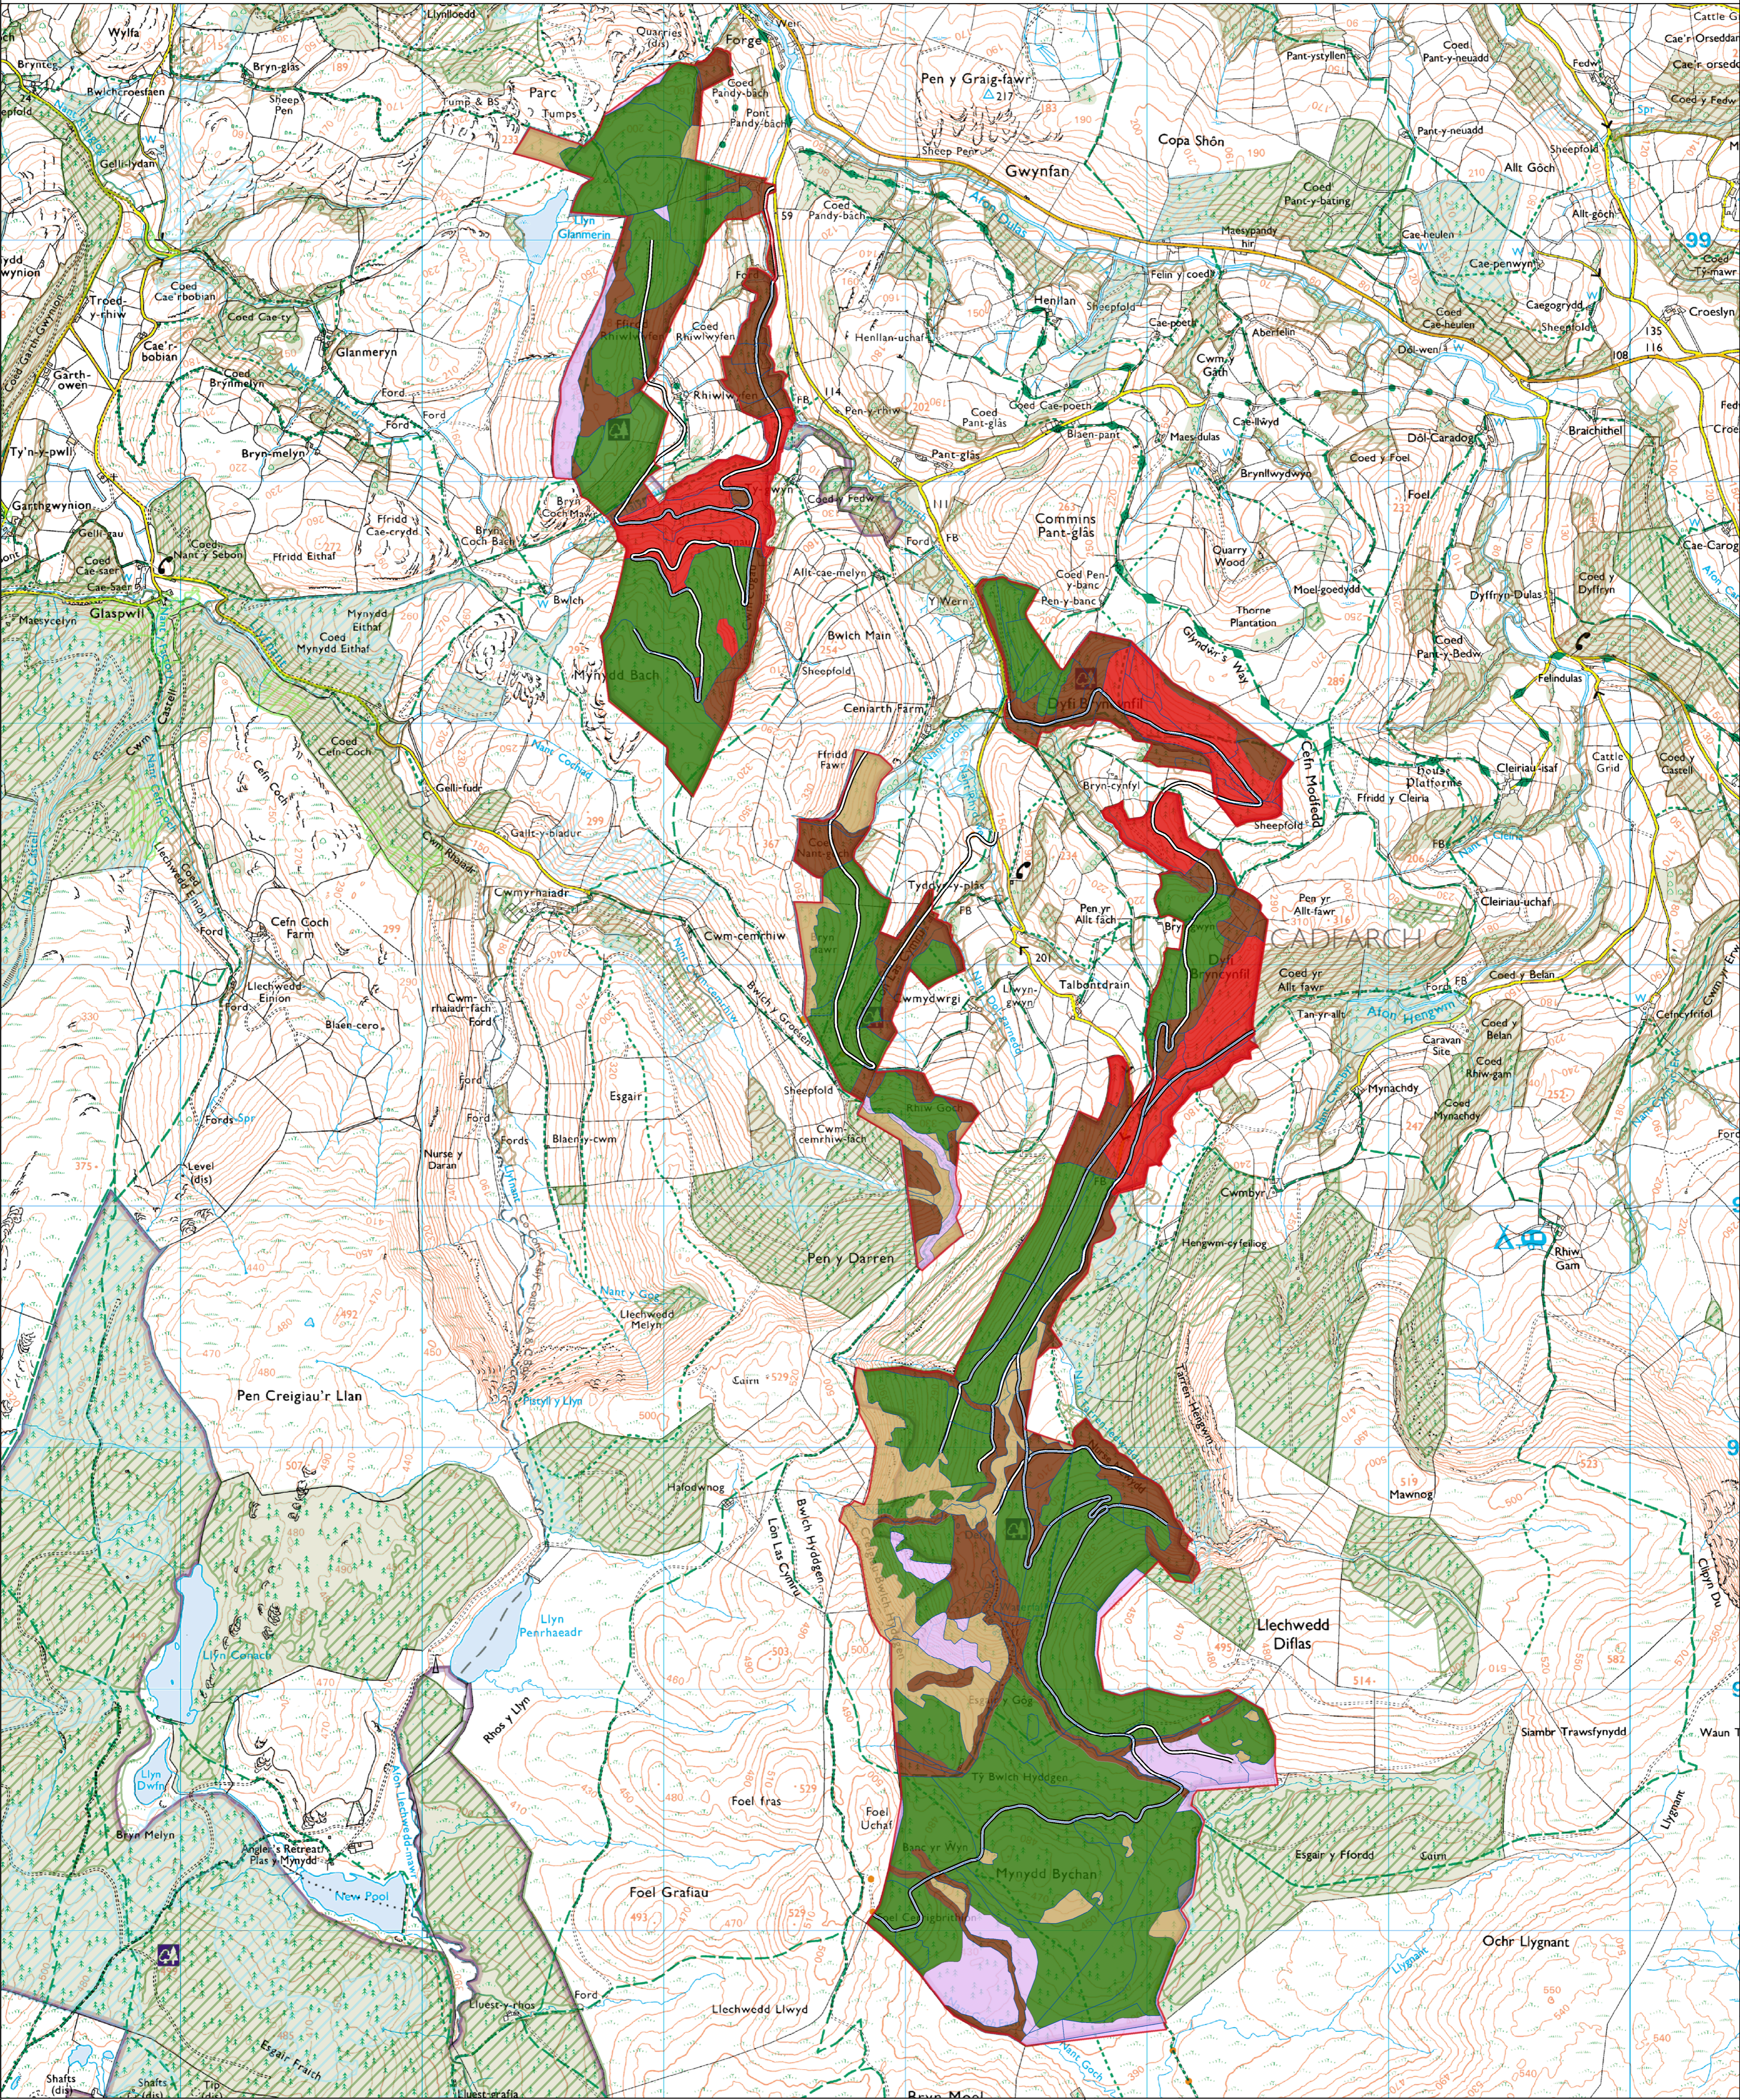

Machynlleth Forest Resource Plan - Map 1 (Part B - Forge)

Machynlleth FRP Boundary	Standard Forest Management	National Forest Inventory 2019
Subcompartments	Successional Woodland	
Forest Road	Open Habitat Management	Broadleaved
Long-Term Primary Objectives	Open Land Other	Conifer
Ancient Woodland Management	Recreation Sites	Mixed mainly broadleaved
Native Woodland Management	Other Land Uses	Mixed mainly conifer
		Young crops

© Crown Copyright and database right 2024. Ordnance Survey licence number 100019741.
© Hawfaint a hawliau cronfa ddata'r Goron 2024. Rhif Trwydded yr Arolwg Ordnans 100019741.