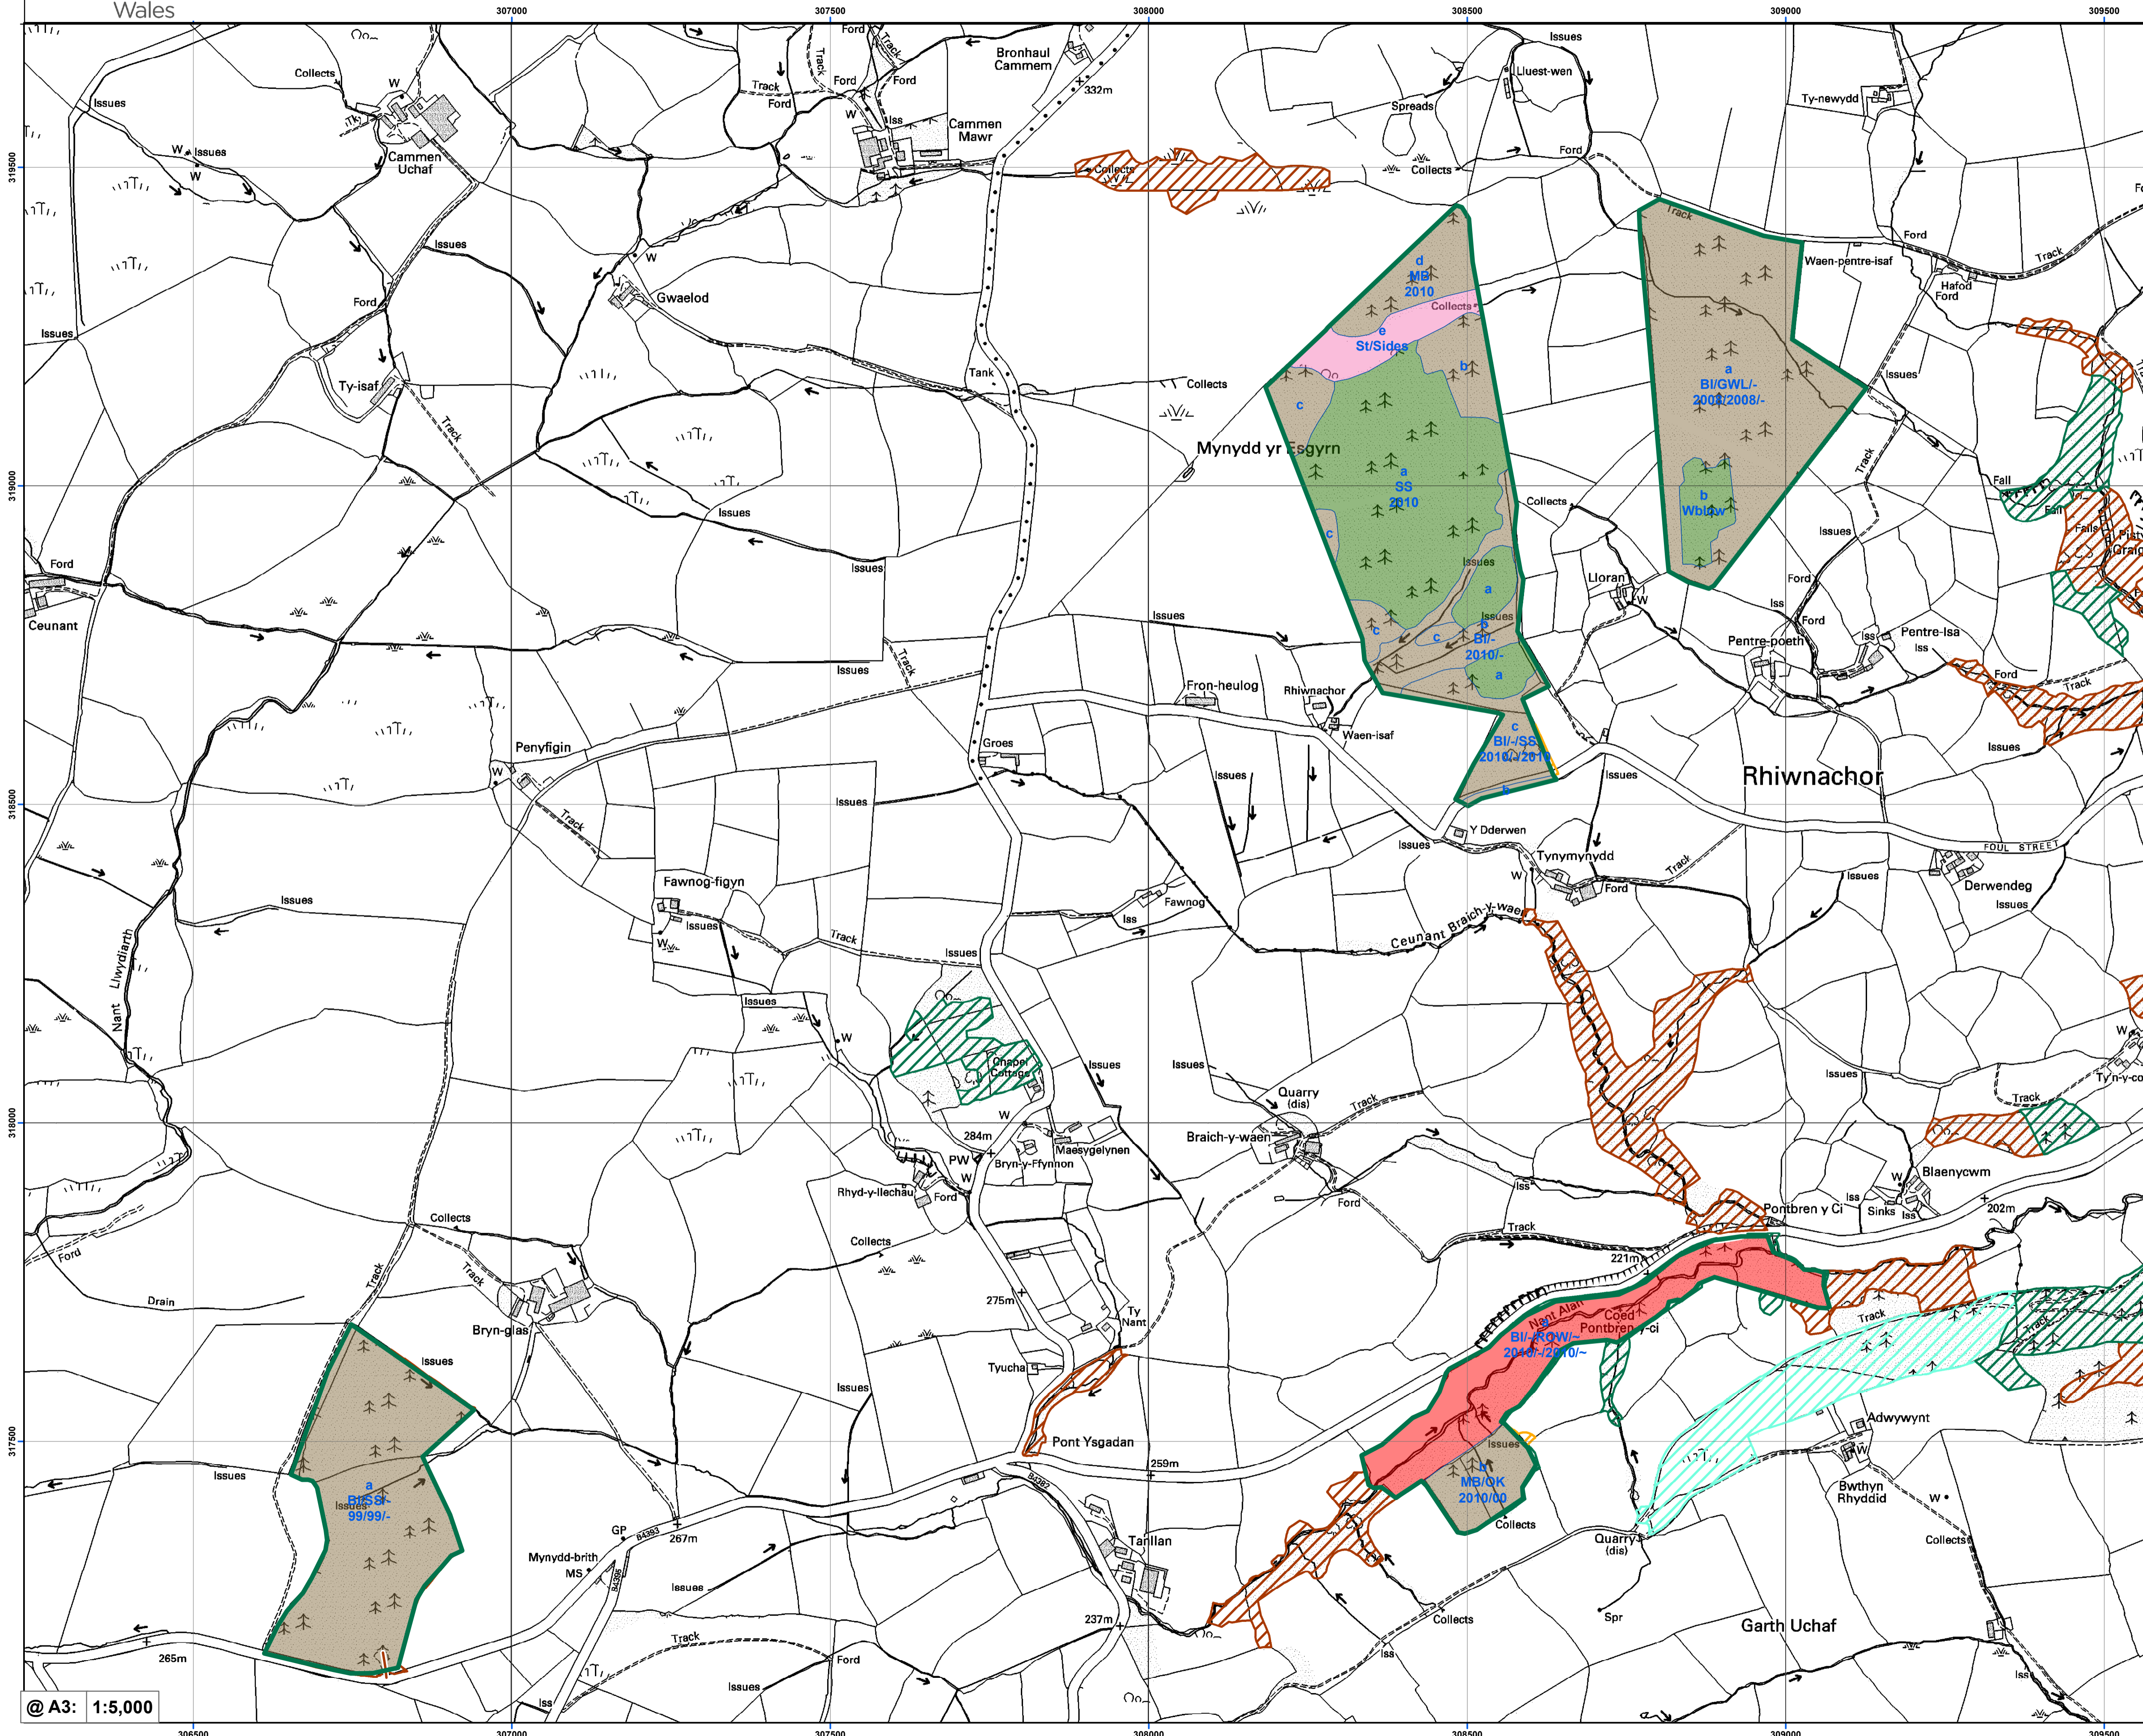

Cynllun Adnoddau Coedwig Mathrafal (Rhan A) - Prif Amcanion Hirdymor

Mathrafal Forest Resource Plan (Area A) - Long Term Objectives

- Coetiroedd Mathrafal Woodlands
 - Ffordd y goedwig - Forest roads
 - Is-adrannau coedwig - Forest subcompartments
- ### Mathrafal Map 1
- Map 1:
- Rheoli coetr hynafol - Ancient woodland management
 - Rheoli coetiroedd brodorol - Native woodland management
 - Rheoli cynefin agored - Open habitat management
 - Tir agored arall - Other open land
 - Rheoli coetr safonol - Standard forest management
 - Coetiroedd olynol - Successional woodland
 - Llyndanddail - Broadleaved
 - Cymysg Llyndanddail yn bennaf - Mixed mainly broadleaved
 - Conwydd - Conifer
 - Cymysg Conwydd yn bennaf - Mixed mainly conifer
 - Coed ifanc - Young trees