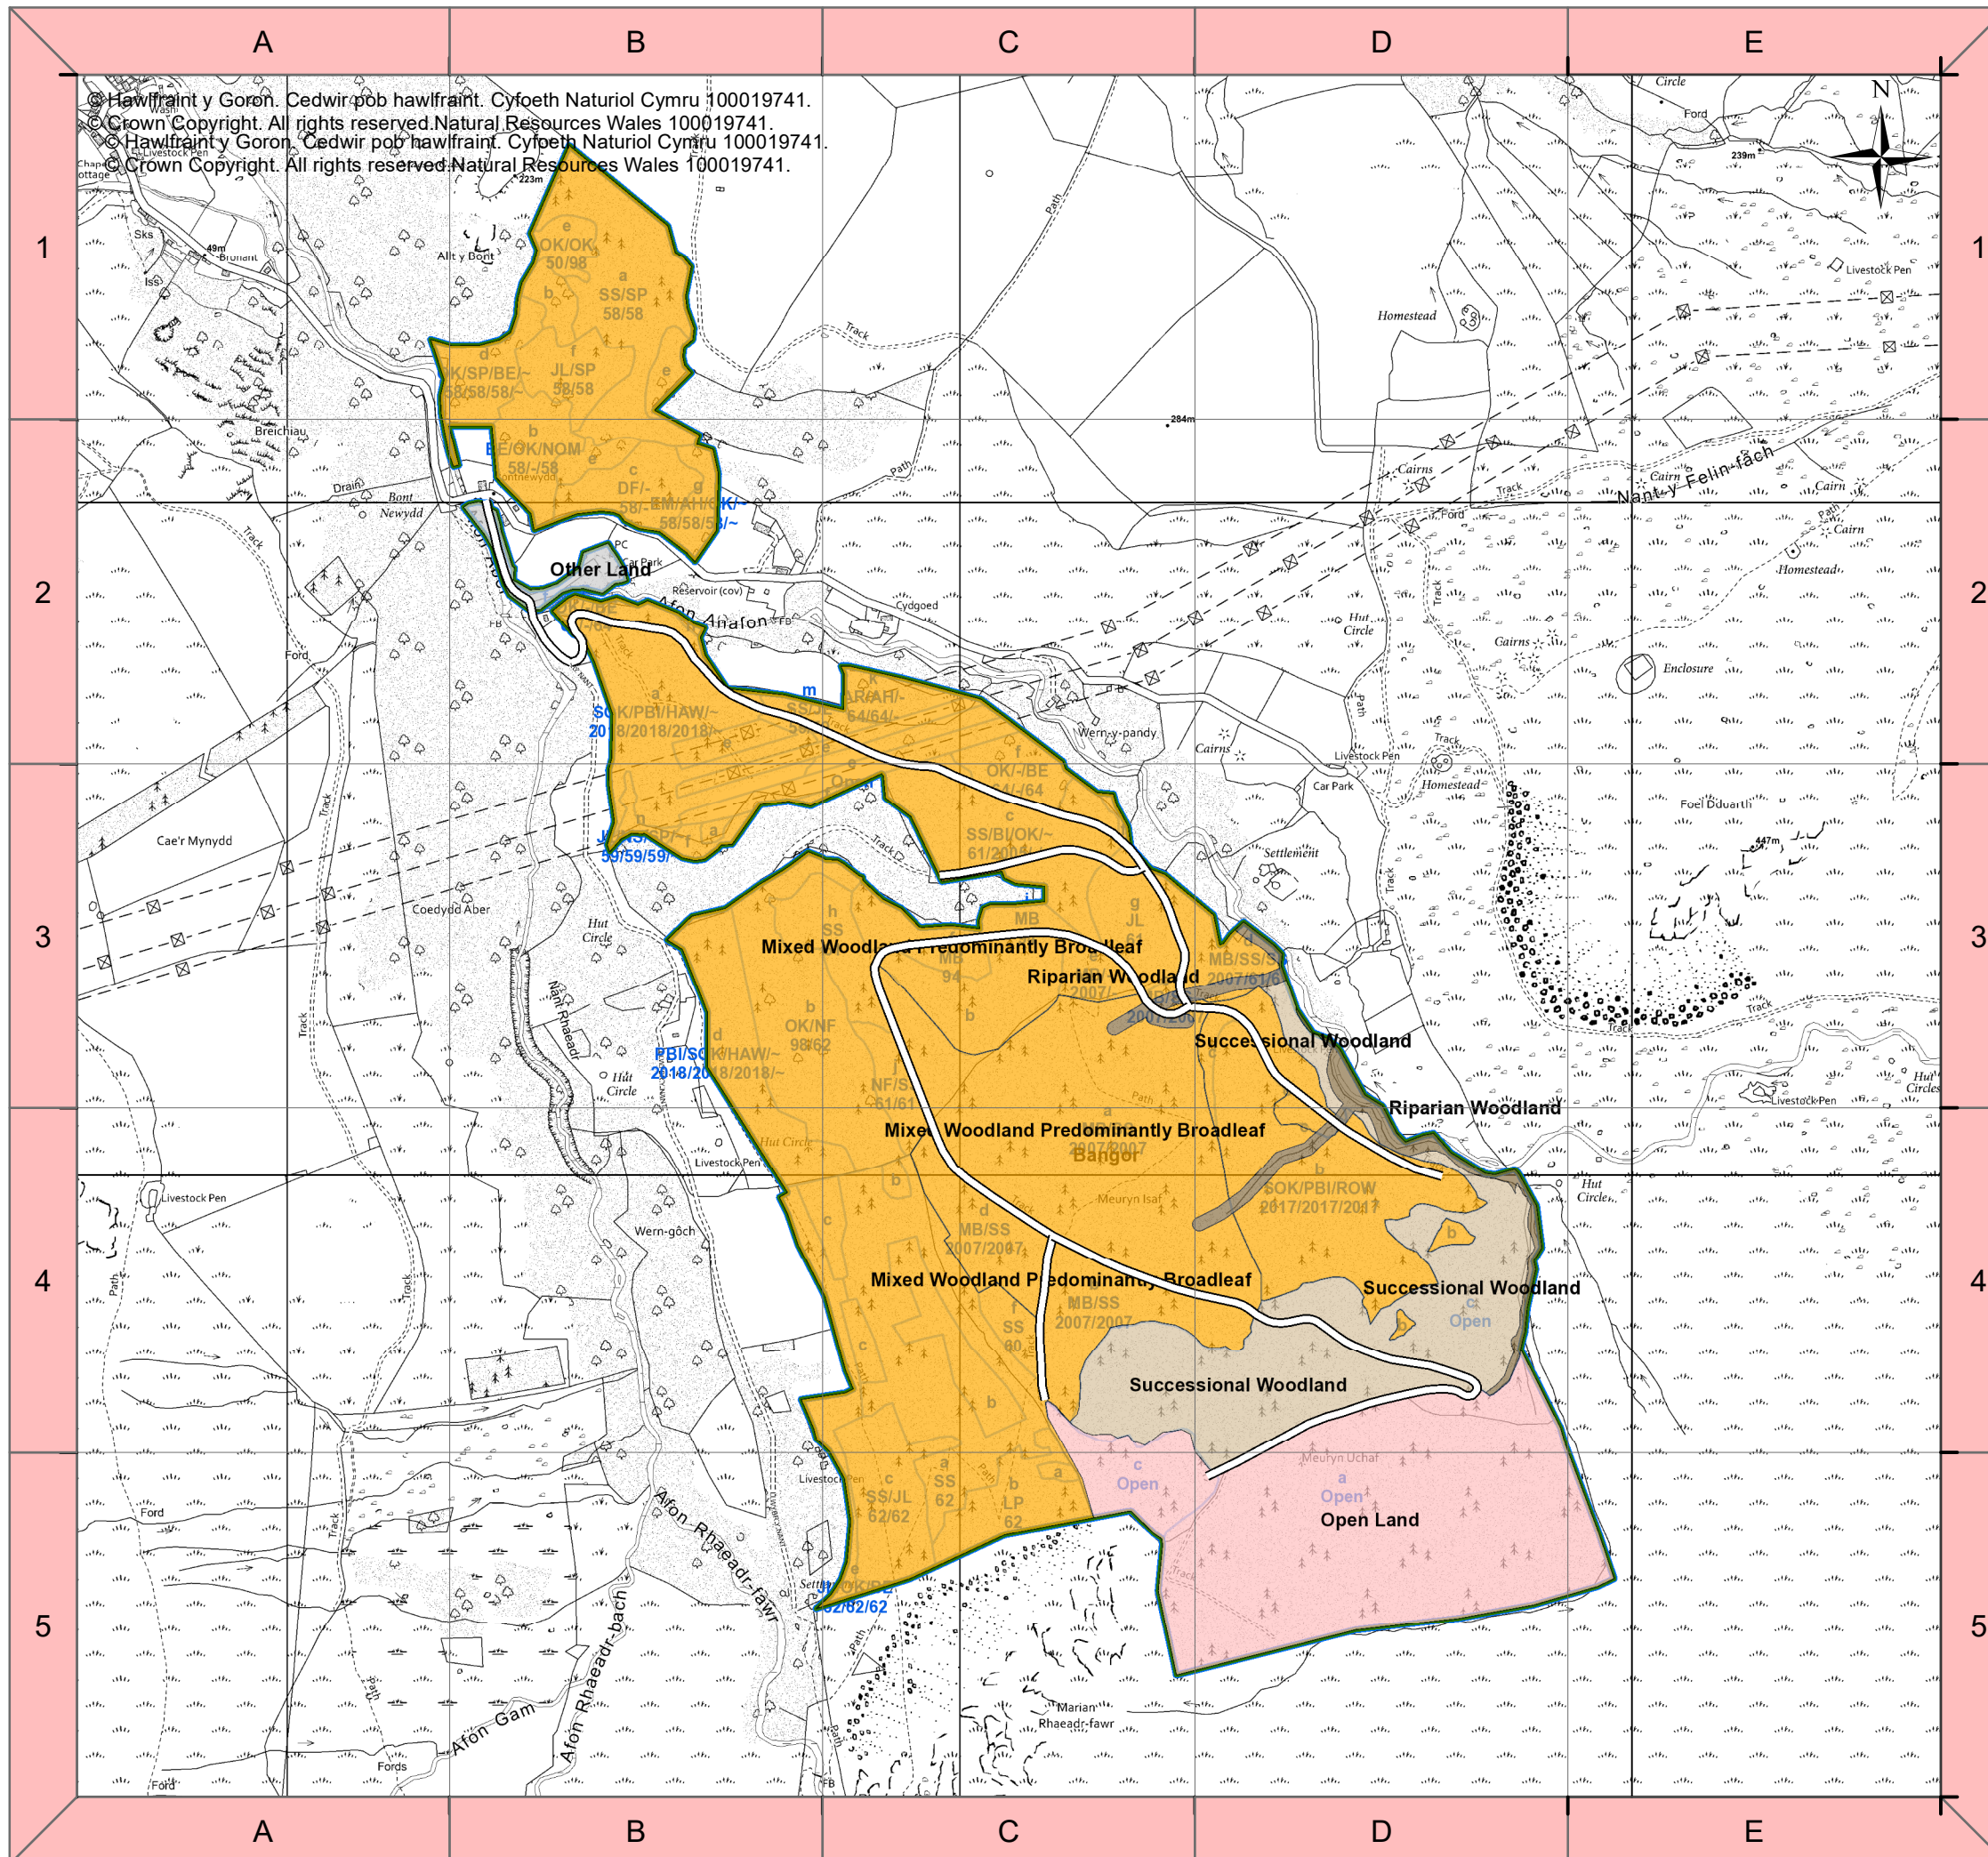

Legend

Forest Roads

— Forest Roads

Scenario Restock Areas

□ <all other values>

■ Riparian Woodland

■ Mixed Woodland
Predominantly
Broadleaf

■ Mixed Woodland
Predominantly
Conifer

■ Upland Wales -
Lower Exposure

■ Upland Wales -
Higher Exposure

■ Successional
Woodland

■ Open Land

■ Other Land

■ Undefined

Blocks

□ Blocks

Sub-compartments

□ Sub-compartments

**Forest Resource Plan
Areas**

□ Forest Resource
Plan Areas

© Hawffraint y Goron. Cedwir pob hawffraint. Cyfoeth Naturiol Cymru 100019741.
© Crown Copyright. All rights reserved. Natural Resources Wales 100019741.
© Hawffraint y Goron. Cedwir pob hawffraint. Cyfoeth Naturiol Cymru 100019741.
© Crown Copyright. All rights reserved. Natural Resources Wales 100019741.