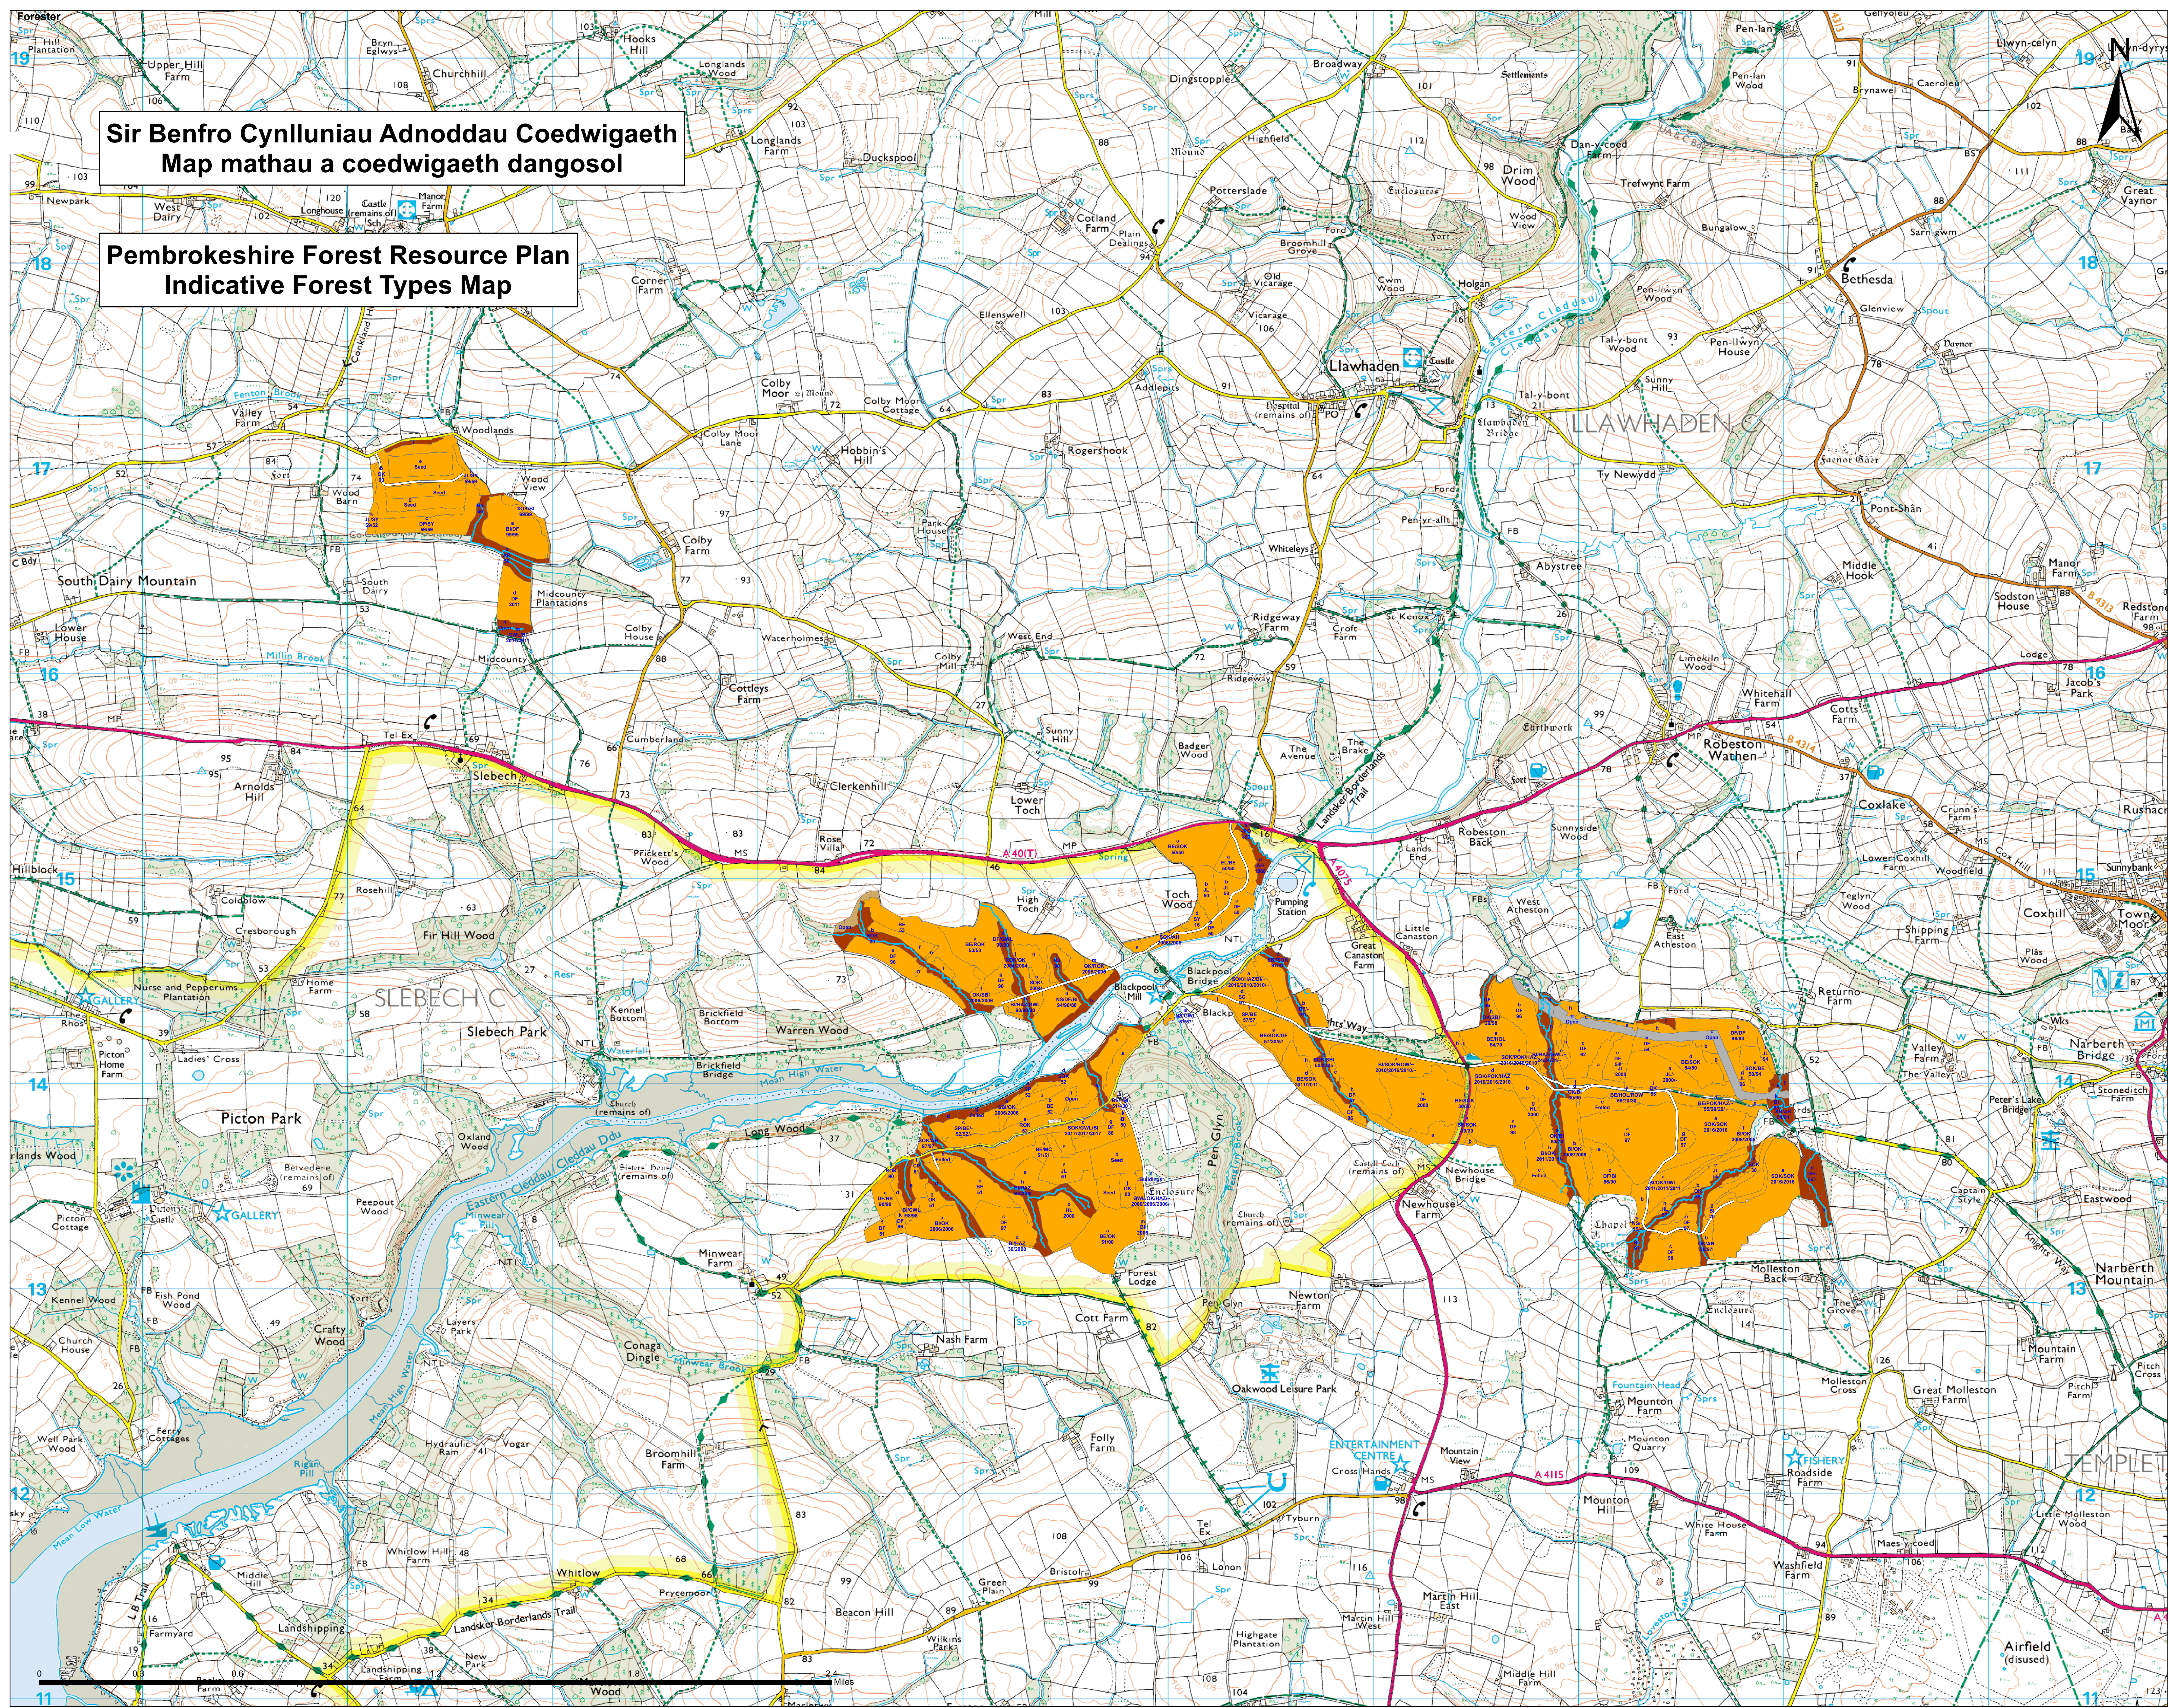

Sir Benfro Cynlluniau Adnoddau Coedwigaeth
Map mathau a coedwigaeth dangosol

Pembrokeshire Forest Resource Plan
Indicative Forest Types Map

Legend

- Road Segments
- Map 3
- Indicative Forest Types
 - Riparian Woodland
 - Mixed Woodland Predominately Broadleaf
 - Mixed Woodland Predominately Conifer
 - Upland Wales - Lower exposure
 - Upland Wales - Higher exposure
 - Successional Woodland
 - Open Land
 - Other Land
- Water Courses
- Sub-Compartments