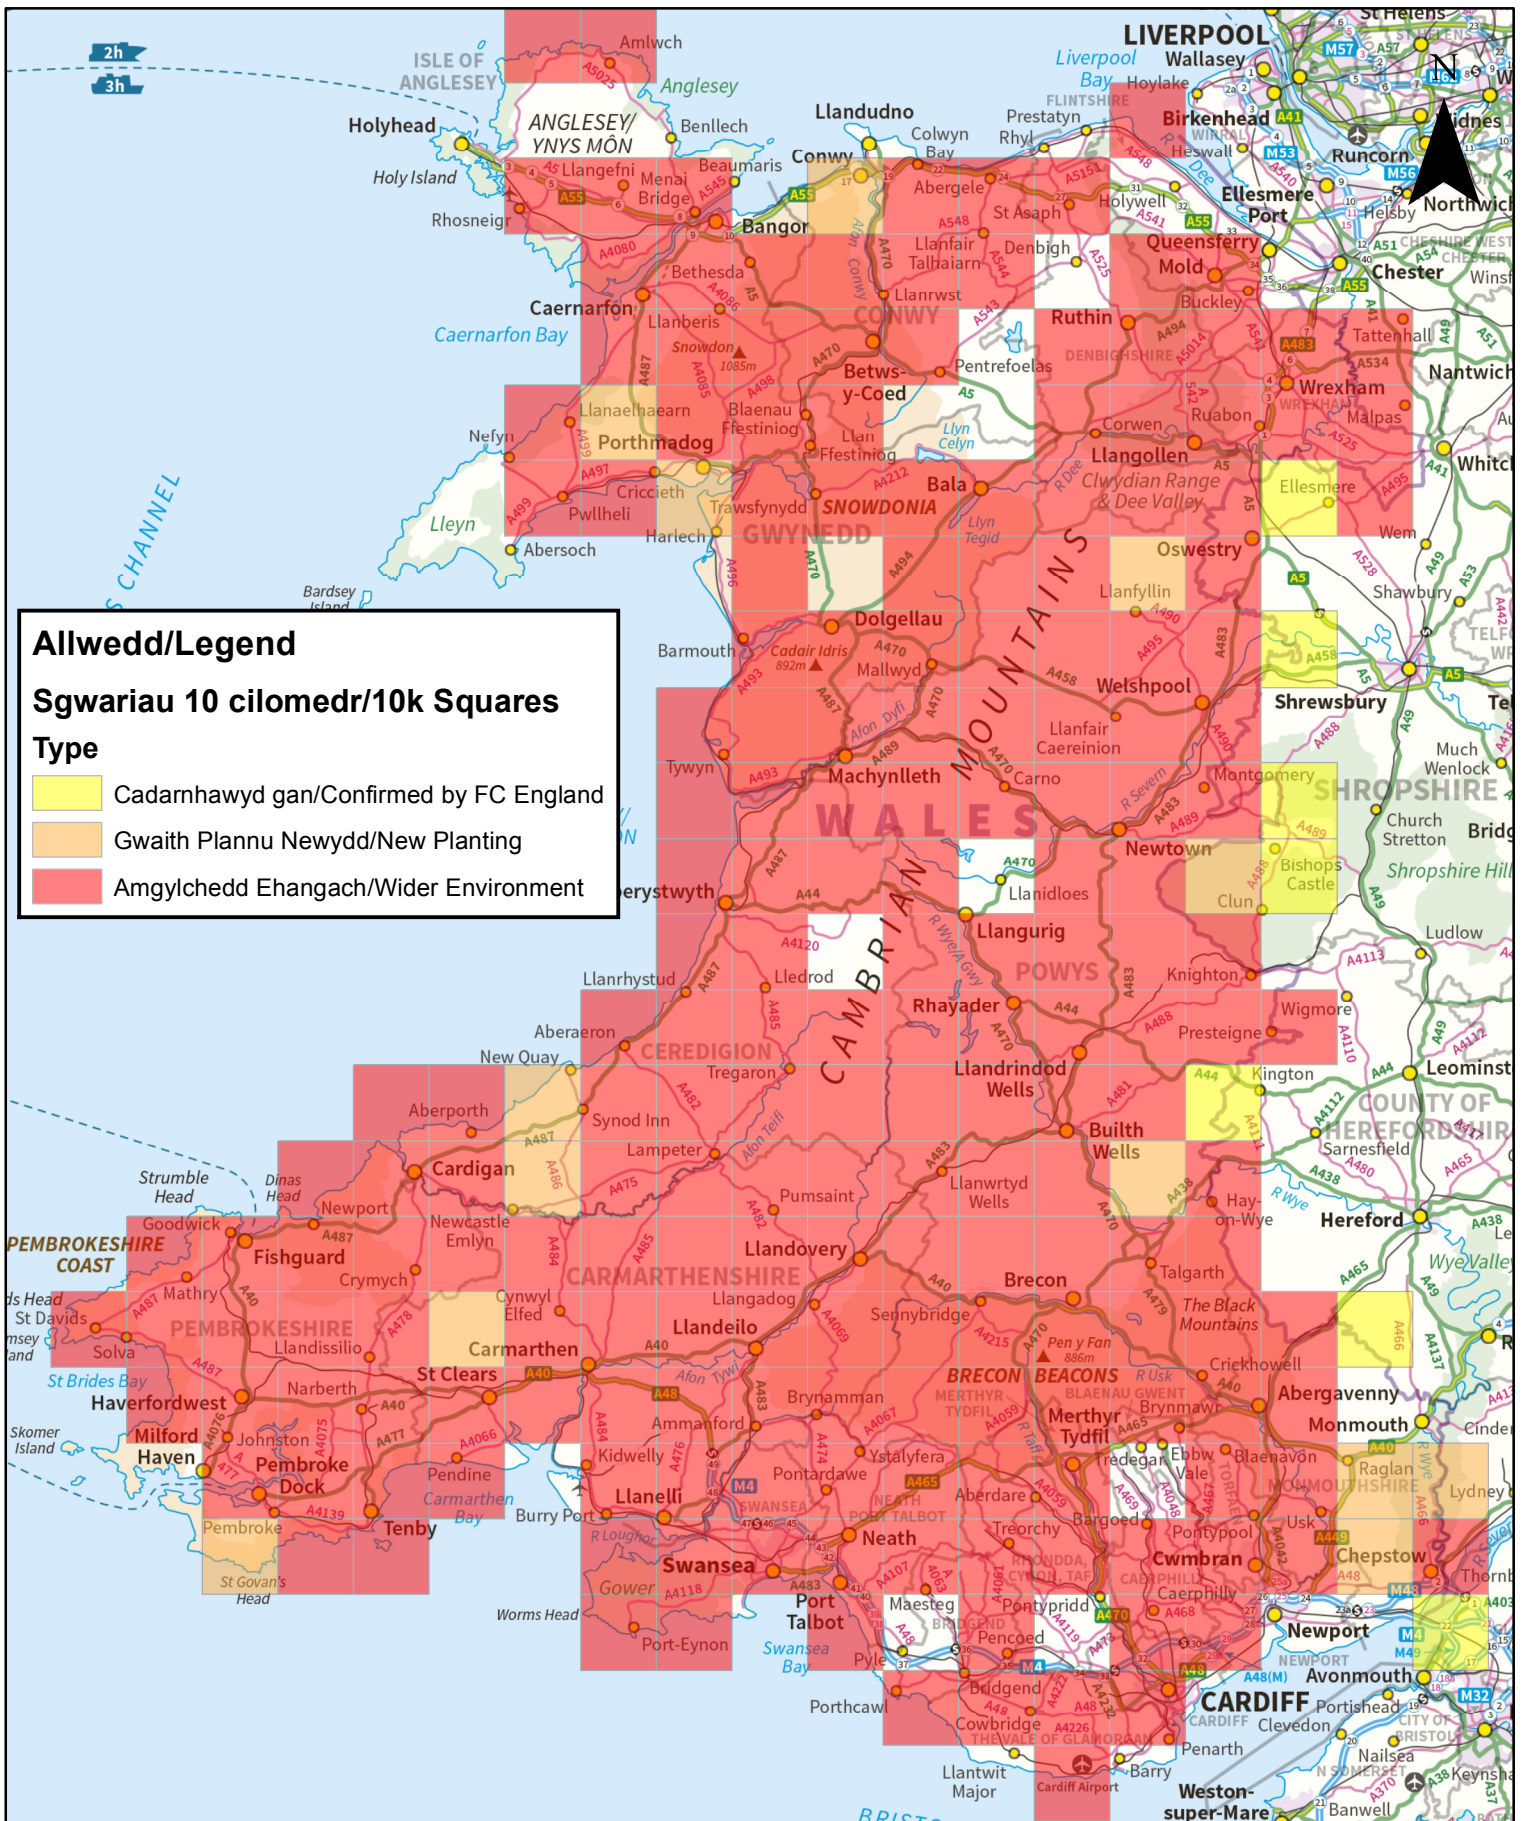

# Clefyd (Chalara) Coed Ynn/Chalara Ash Dieback

## Canlyniadau arolwg - Ebrill 2018/Survey Results - April 2018

**Allwedd/Legend**

**Sgwariau 10 cilomedr/10k Squares**

**Type**

- Cadarnhawyd gan/Confirmed by FC England
- Gwaith Plannu Newydd/New Planting
- Amgylchedd Ehangach/Wider Environment