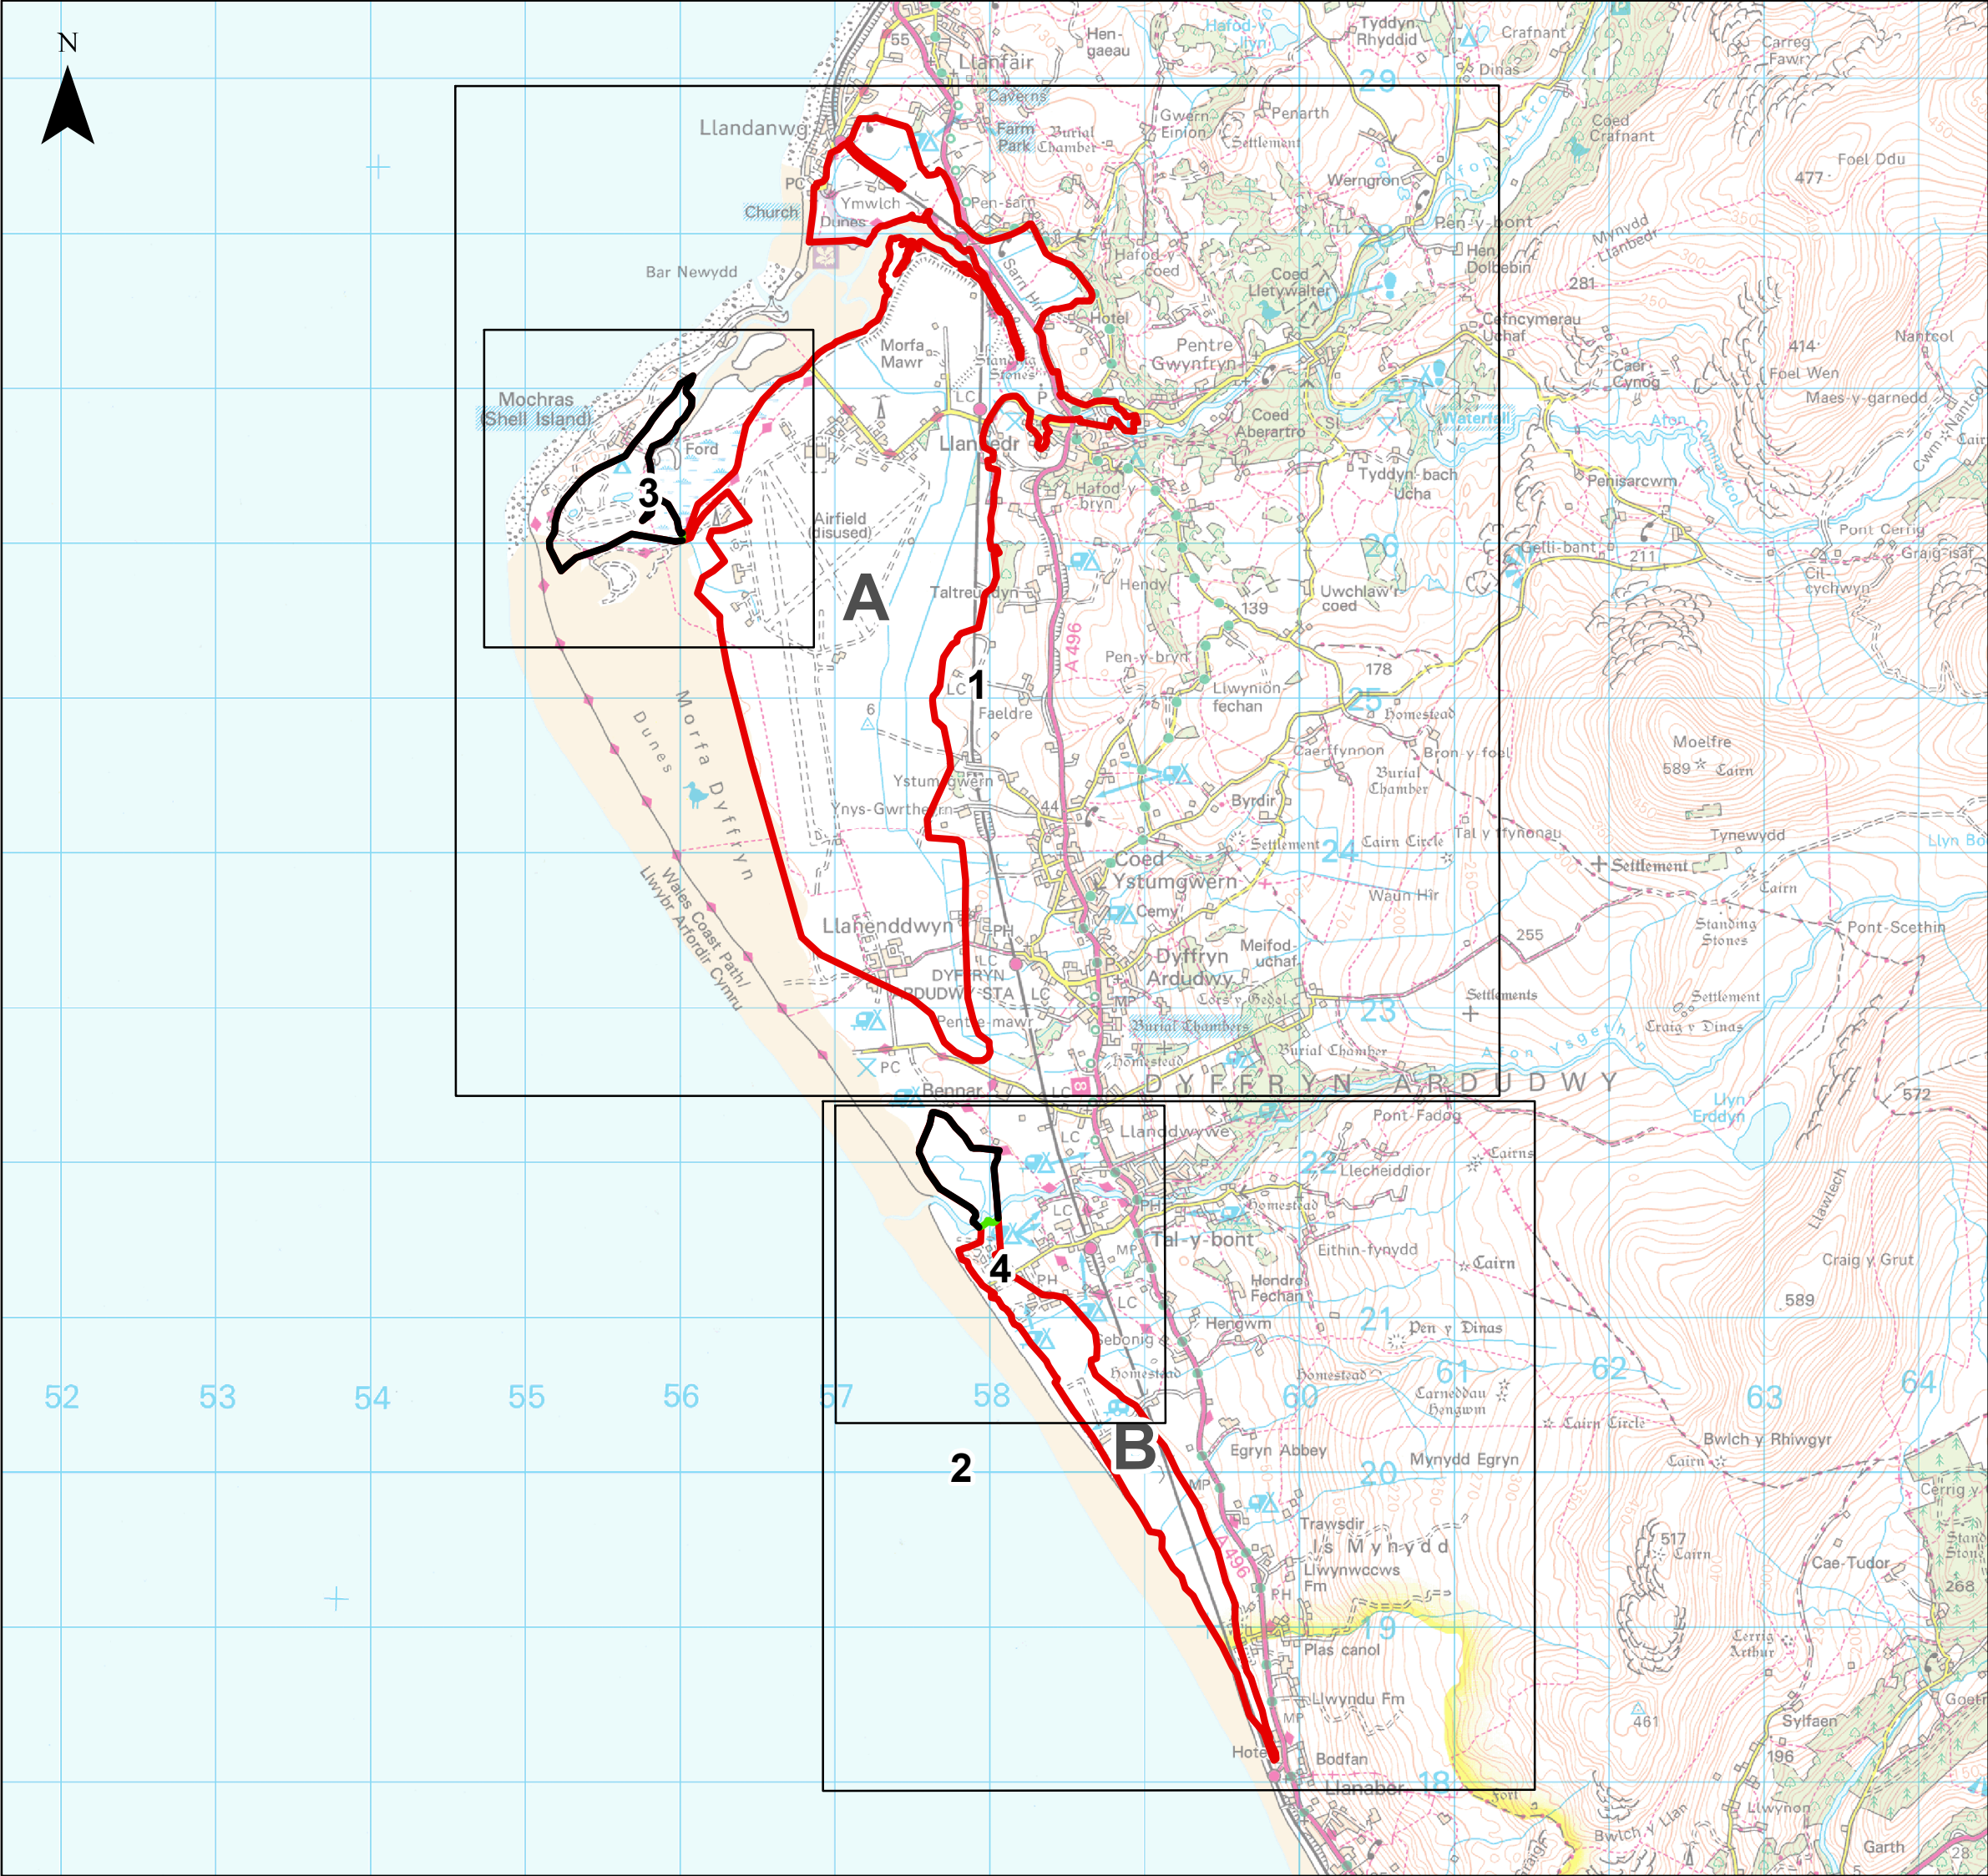

Ardudwy Marsh IDD

- Original IDD Boundary
- Removed IDD Boundary
- New IDD Boundary
- Zoom Area

IDD Boundary Review
Produced 06/02/2017

Contains Ordnance Survey data.
© Crown copyright and database right 2017