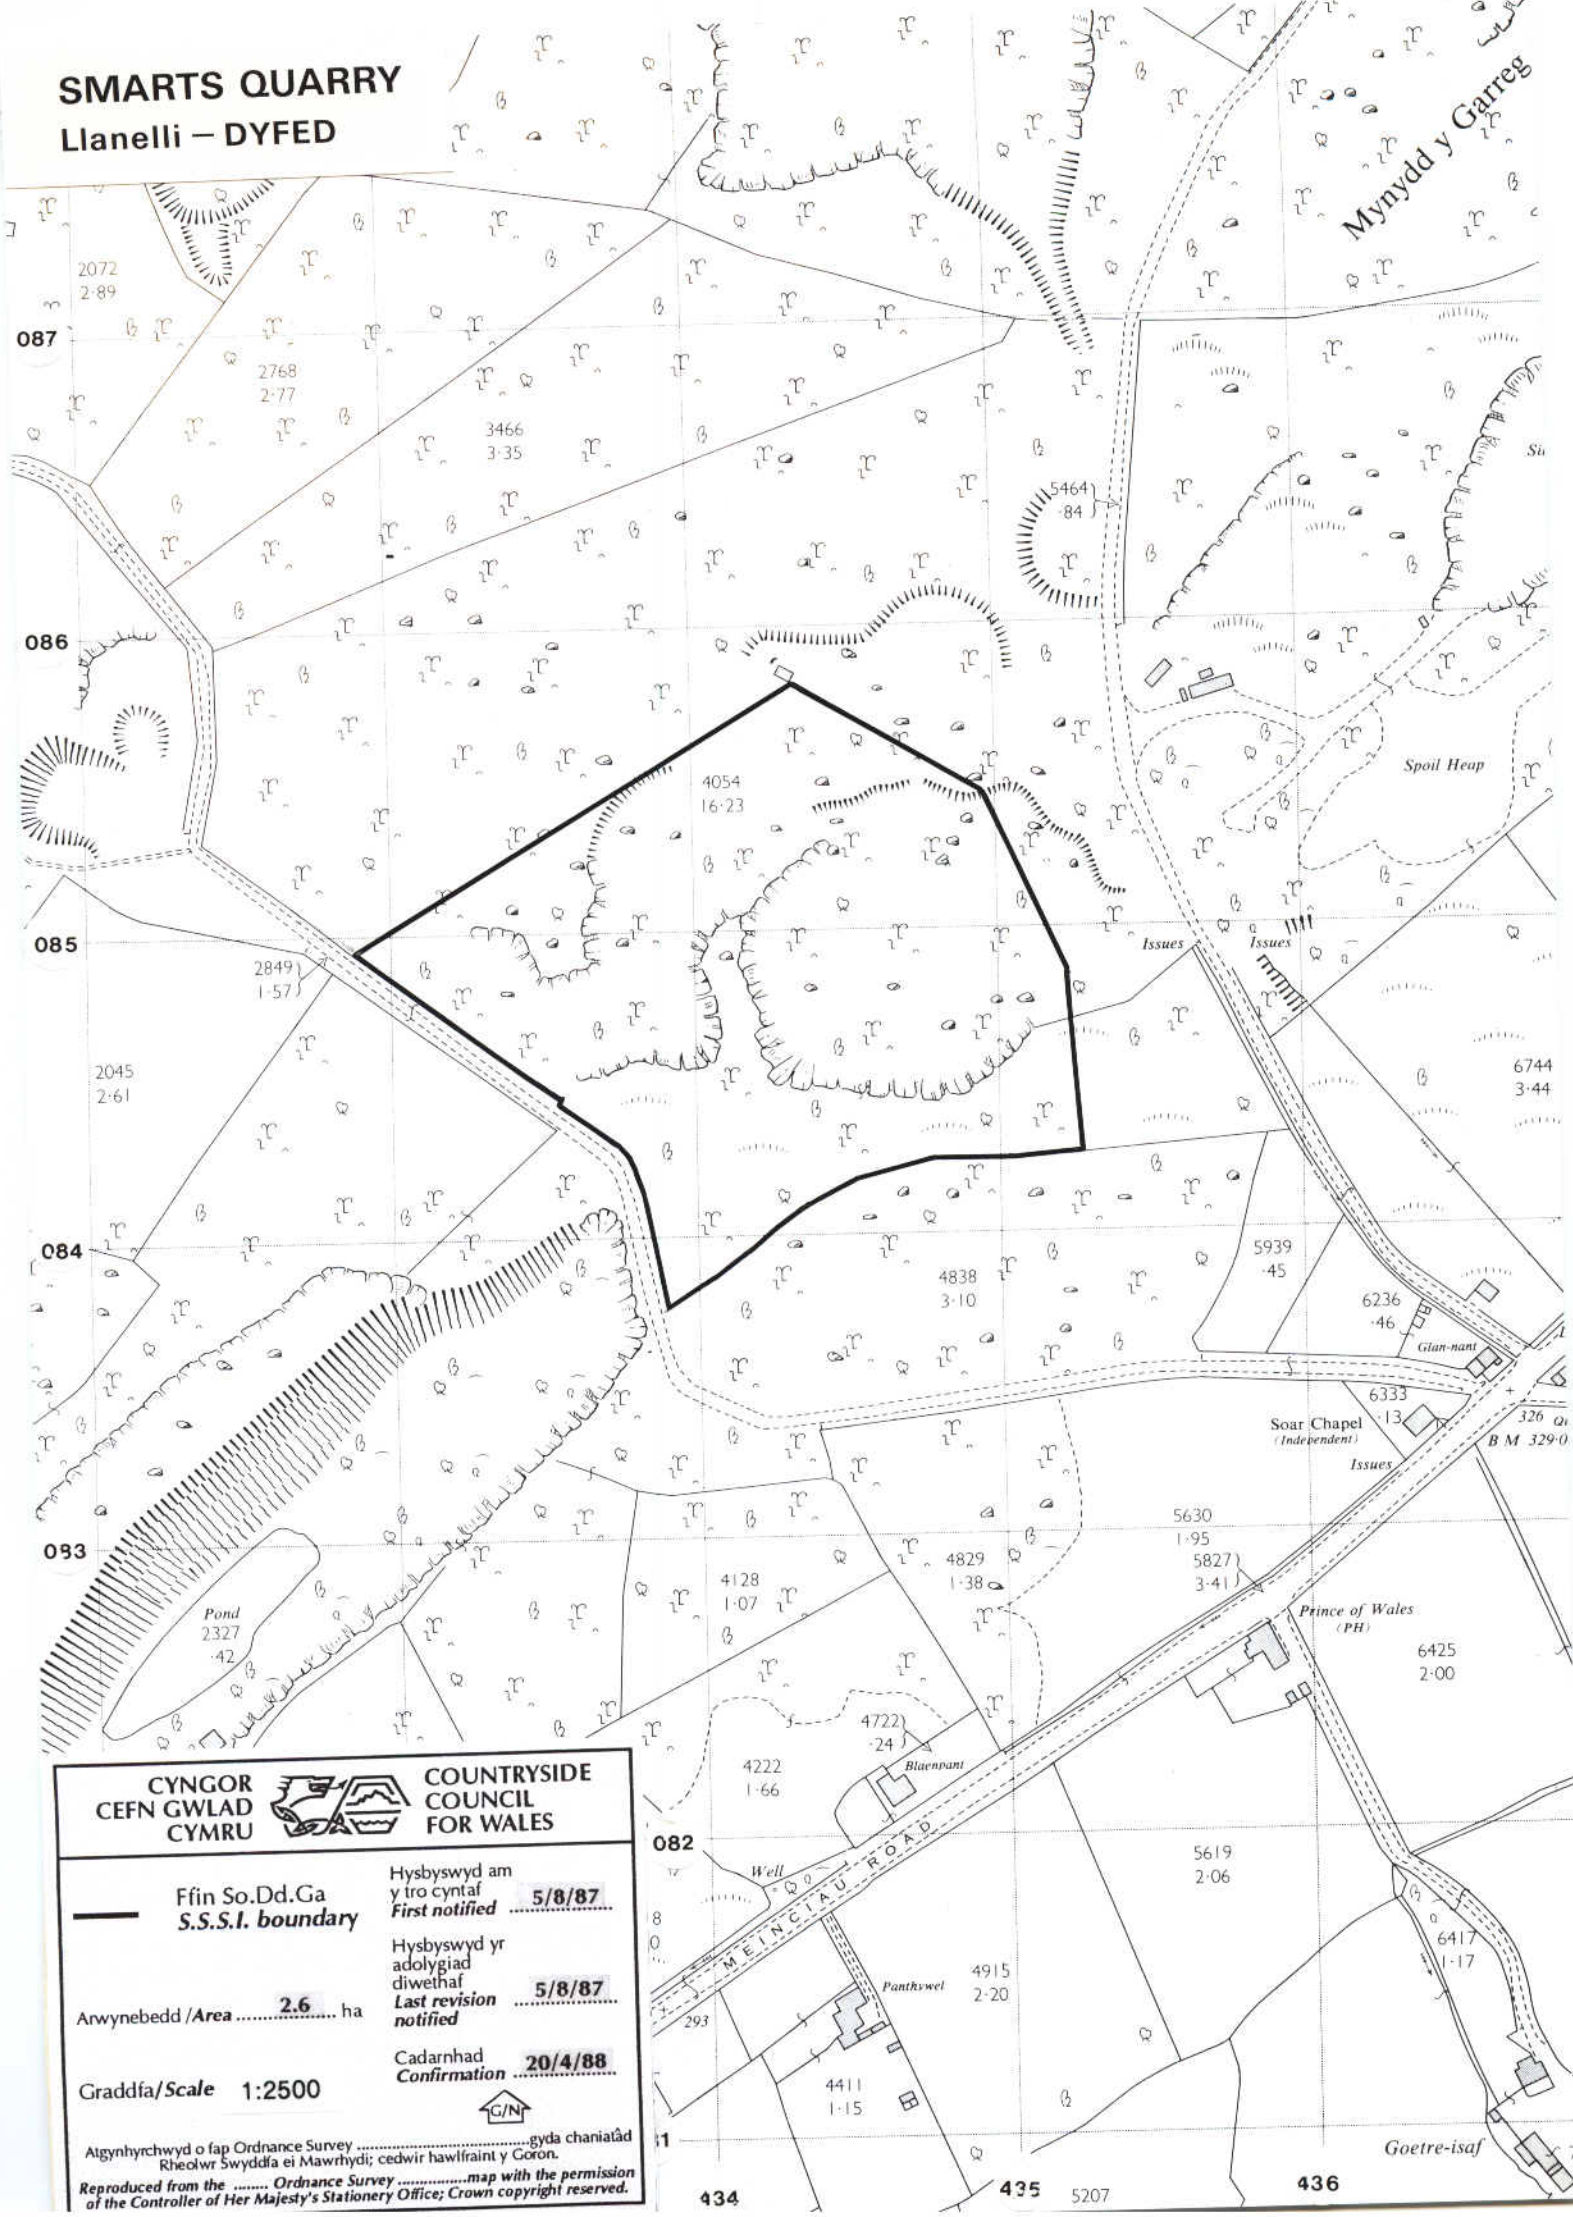

SMARTS QUARRY

Llanelli – DYFED

CYNGOR CEFN GWLAD CYMRU  COUNTRYSIDE COUNCIL FOR WALES	
Ffin So.Dd.Ga S.S.S.I. boundary	Hysbyswyd am y tro cyntaf 5/8/87
Arwynebedd / Area 2.6 ha	Hysbyswyd yr adolygiad diwethaf 5/8/87
Graddfa / Scale 1:2500	Cadarnhad Confirmation 20/4/88
	
Alwynhychwyd o fap Ordnance Survey gyda chaniatâd Rheolwr Swyddfa ei Mawrhydi; cedwir hawlfraint y Goron. Reproduced from the Ordnance Survey map with the permission of the Controller of Her Majesty's Stationery Office; Crown copyright reserved.	