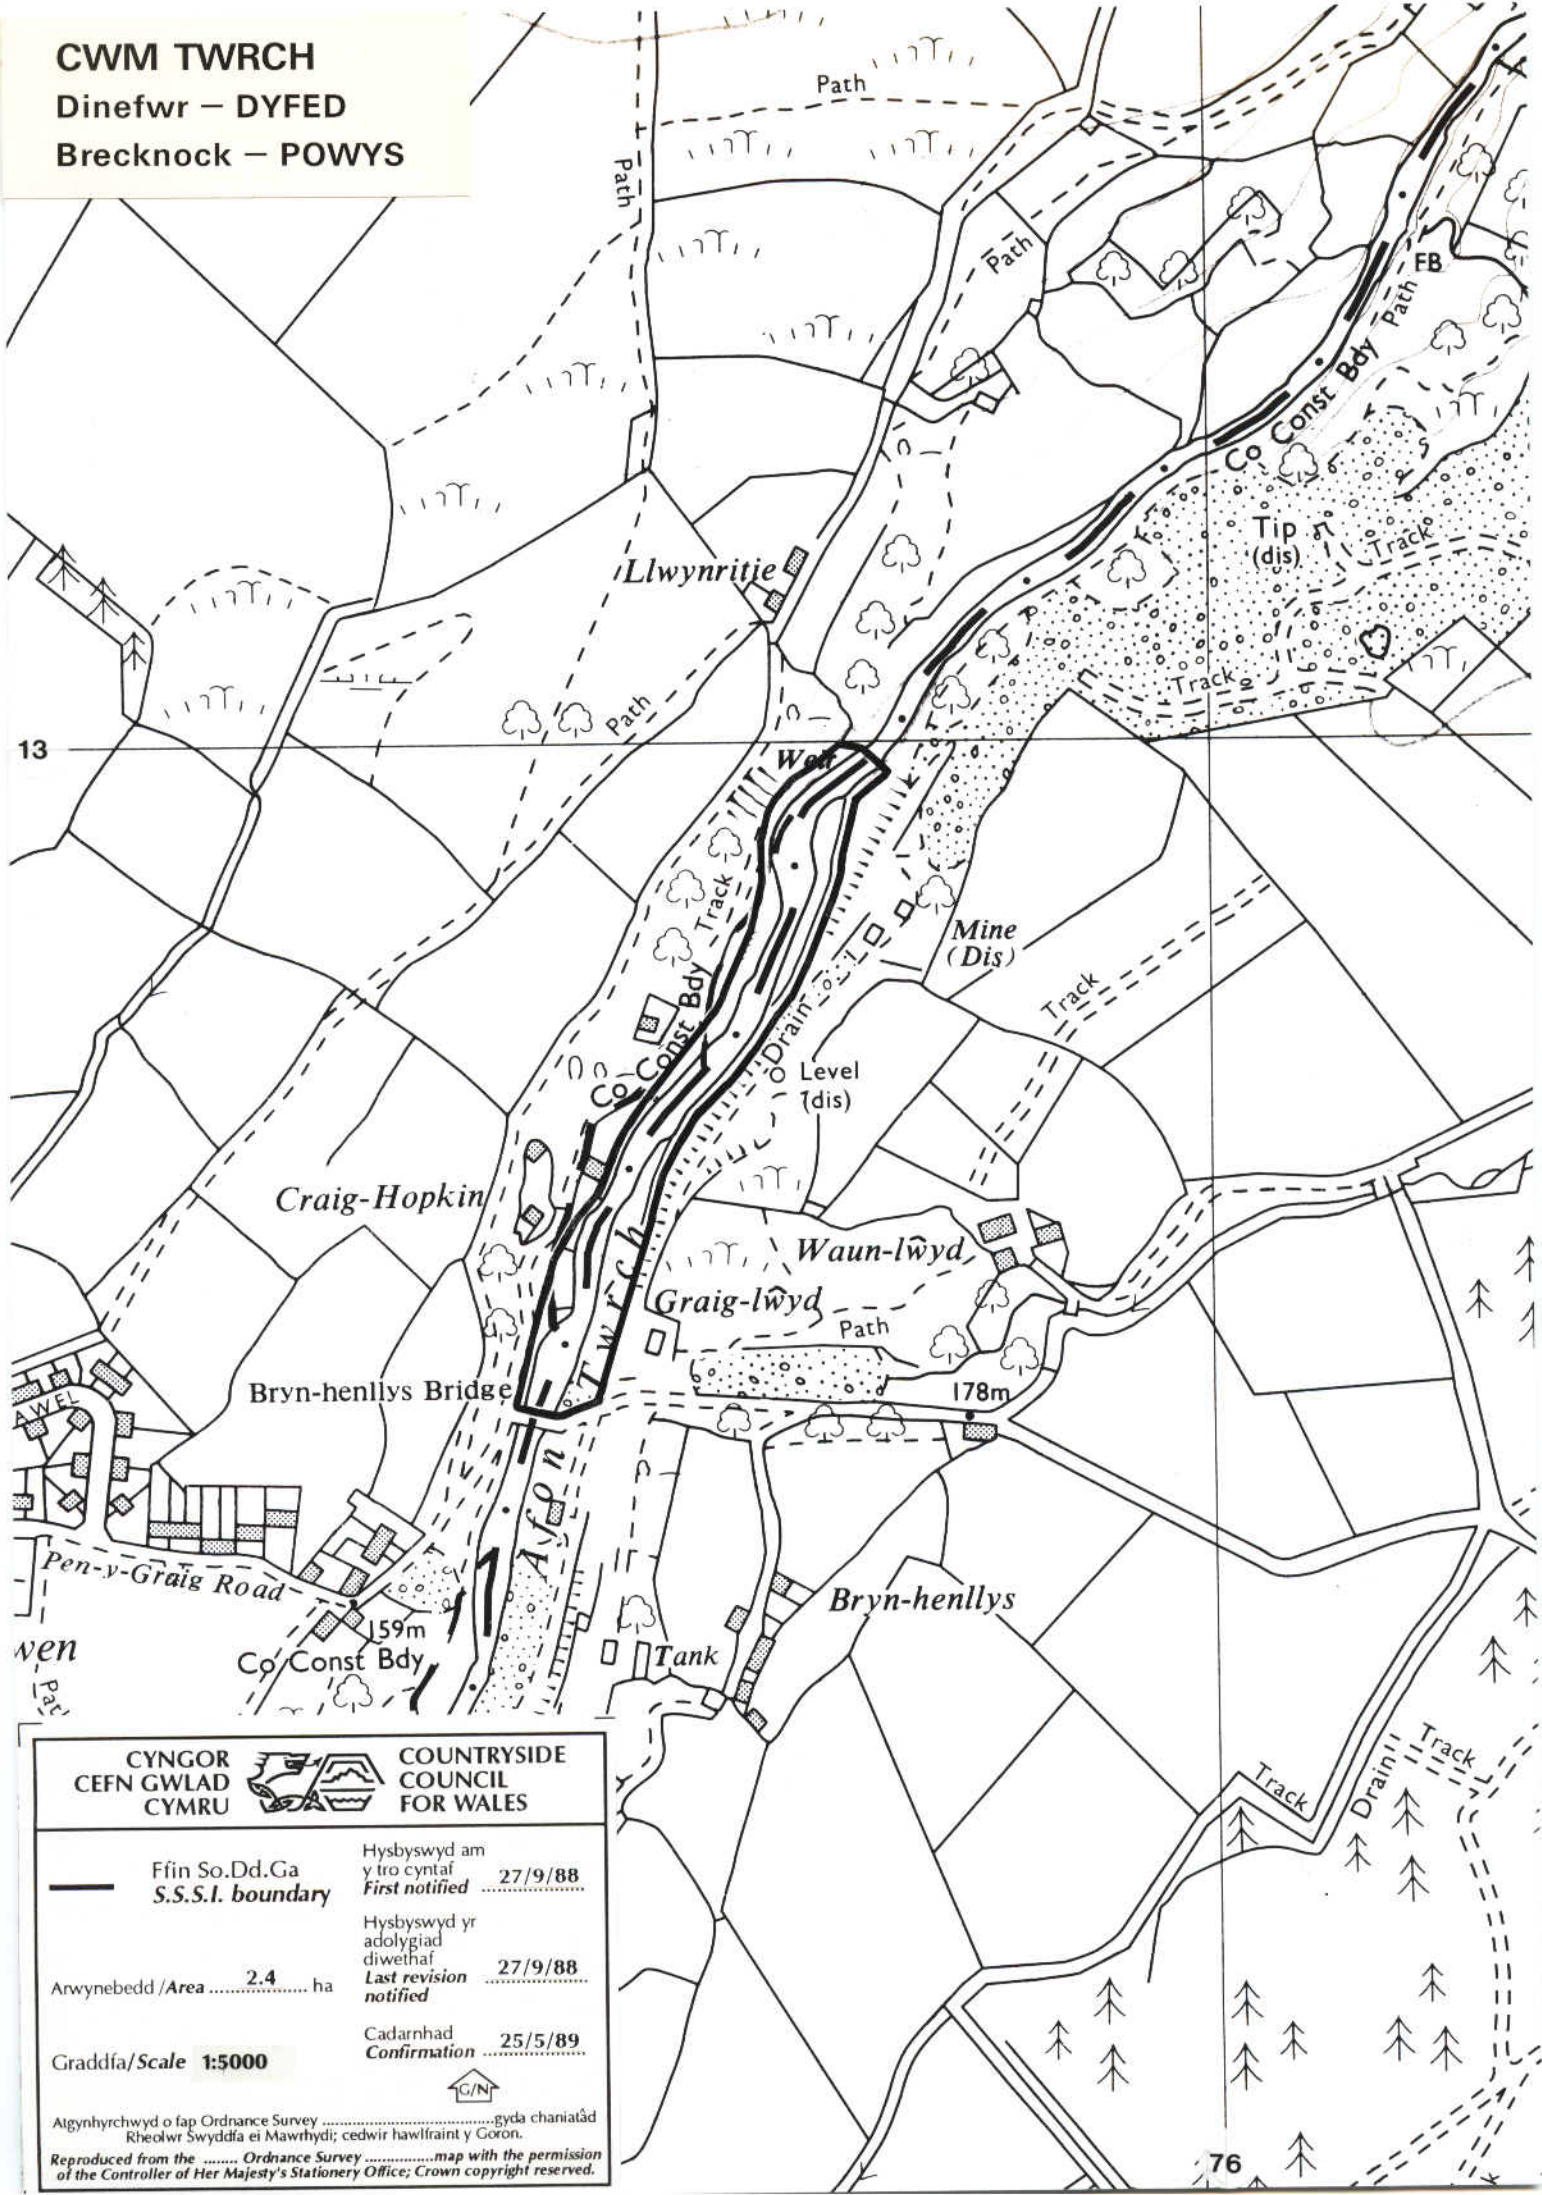

CWM TWRCH
Dinefwr – DYFED
Brecknock – POWYS

CYNGOR CEFN GWLAD CYMRU  **COUNTRYSIDE COUNCIL FOR WALES**

— Ffin So.Dd.Ga
S.S.S.I. boundary
 Hysbyswyd am y tro cyntaf **27/9/88**
 First notified

Arwynebedd / Area 2.4 ha
 Hysbyswyd yr adolygiad diwethaf **27/9/88**
 Last revision notified

Graddfa / Scale **1:5000**
 Cadarnhad **25/5/89**
 Confirmation

Aigynhychwyd o fap Ordnance Survey gyda chariaid Rheolwr Swyddfa ei Mawrhydi; cedwir hawlfraint y Goron.
 Reproduced from the Ordnance Survey map with the permission of the Controller of Her Majesty's Stationery Office; Crown copyright reserved.