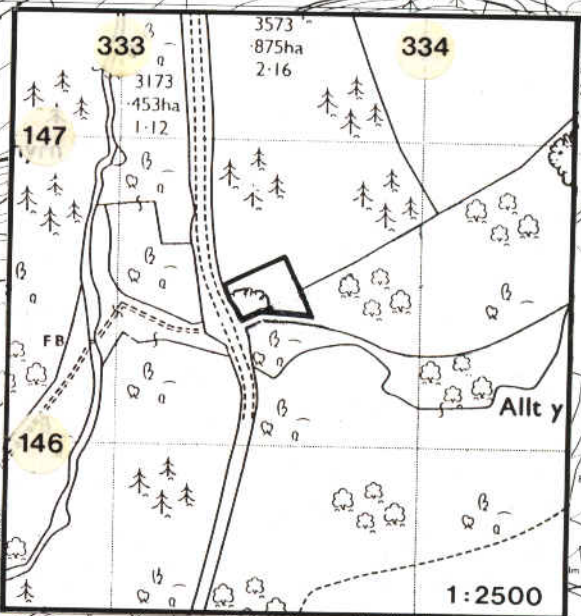

COED COCHION QUARRY

Carmarthen-DYFED

Site

<p>CYNGOR CEFN GWLAD CYMRU</p>  <p>COUNTRYSIDE COUNCIL FOR WALES</p>	
<p>Ffin So.Dd.Ga S.S.S.I. boundary</p>	<p>Hysbyswyd am y tro cyntaf First notified1981.....</p>
<p>Arwynebedd / Area0.04 ha</p>	<p>Hysbyswyd yr adolygiad diwethaf Last revision notified1983.....</p>
<p>Graddfa / Scale 1:10,000</p>	<p>Cadarnhad Confirmation</p>
	
<p>Atgynhychwyd o fap Ordnance Surveygyda chaniatâd Rheolwr Swyddfa ei Mawrhydi; cedwir hawlfraint y Goron.</p> <p>Reproduced from the Ordnance Surveymap with the permission of the Controller of Her Majesty's Stationery Office; Crown copyright reserved.</p>	