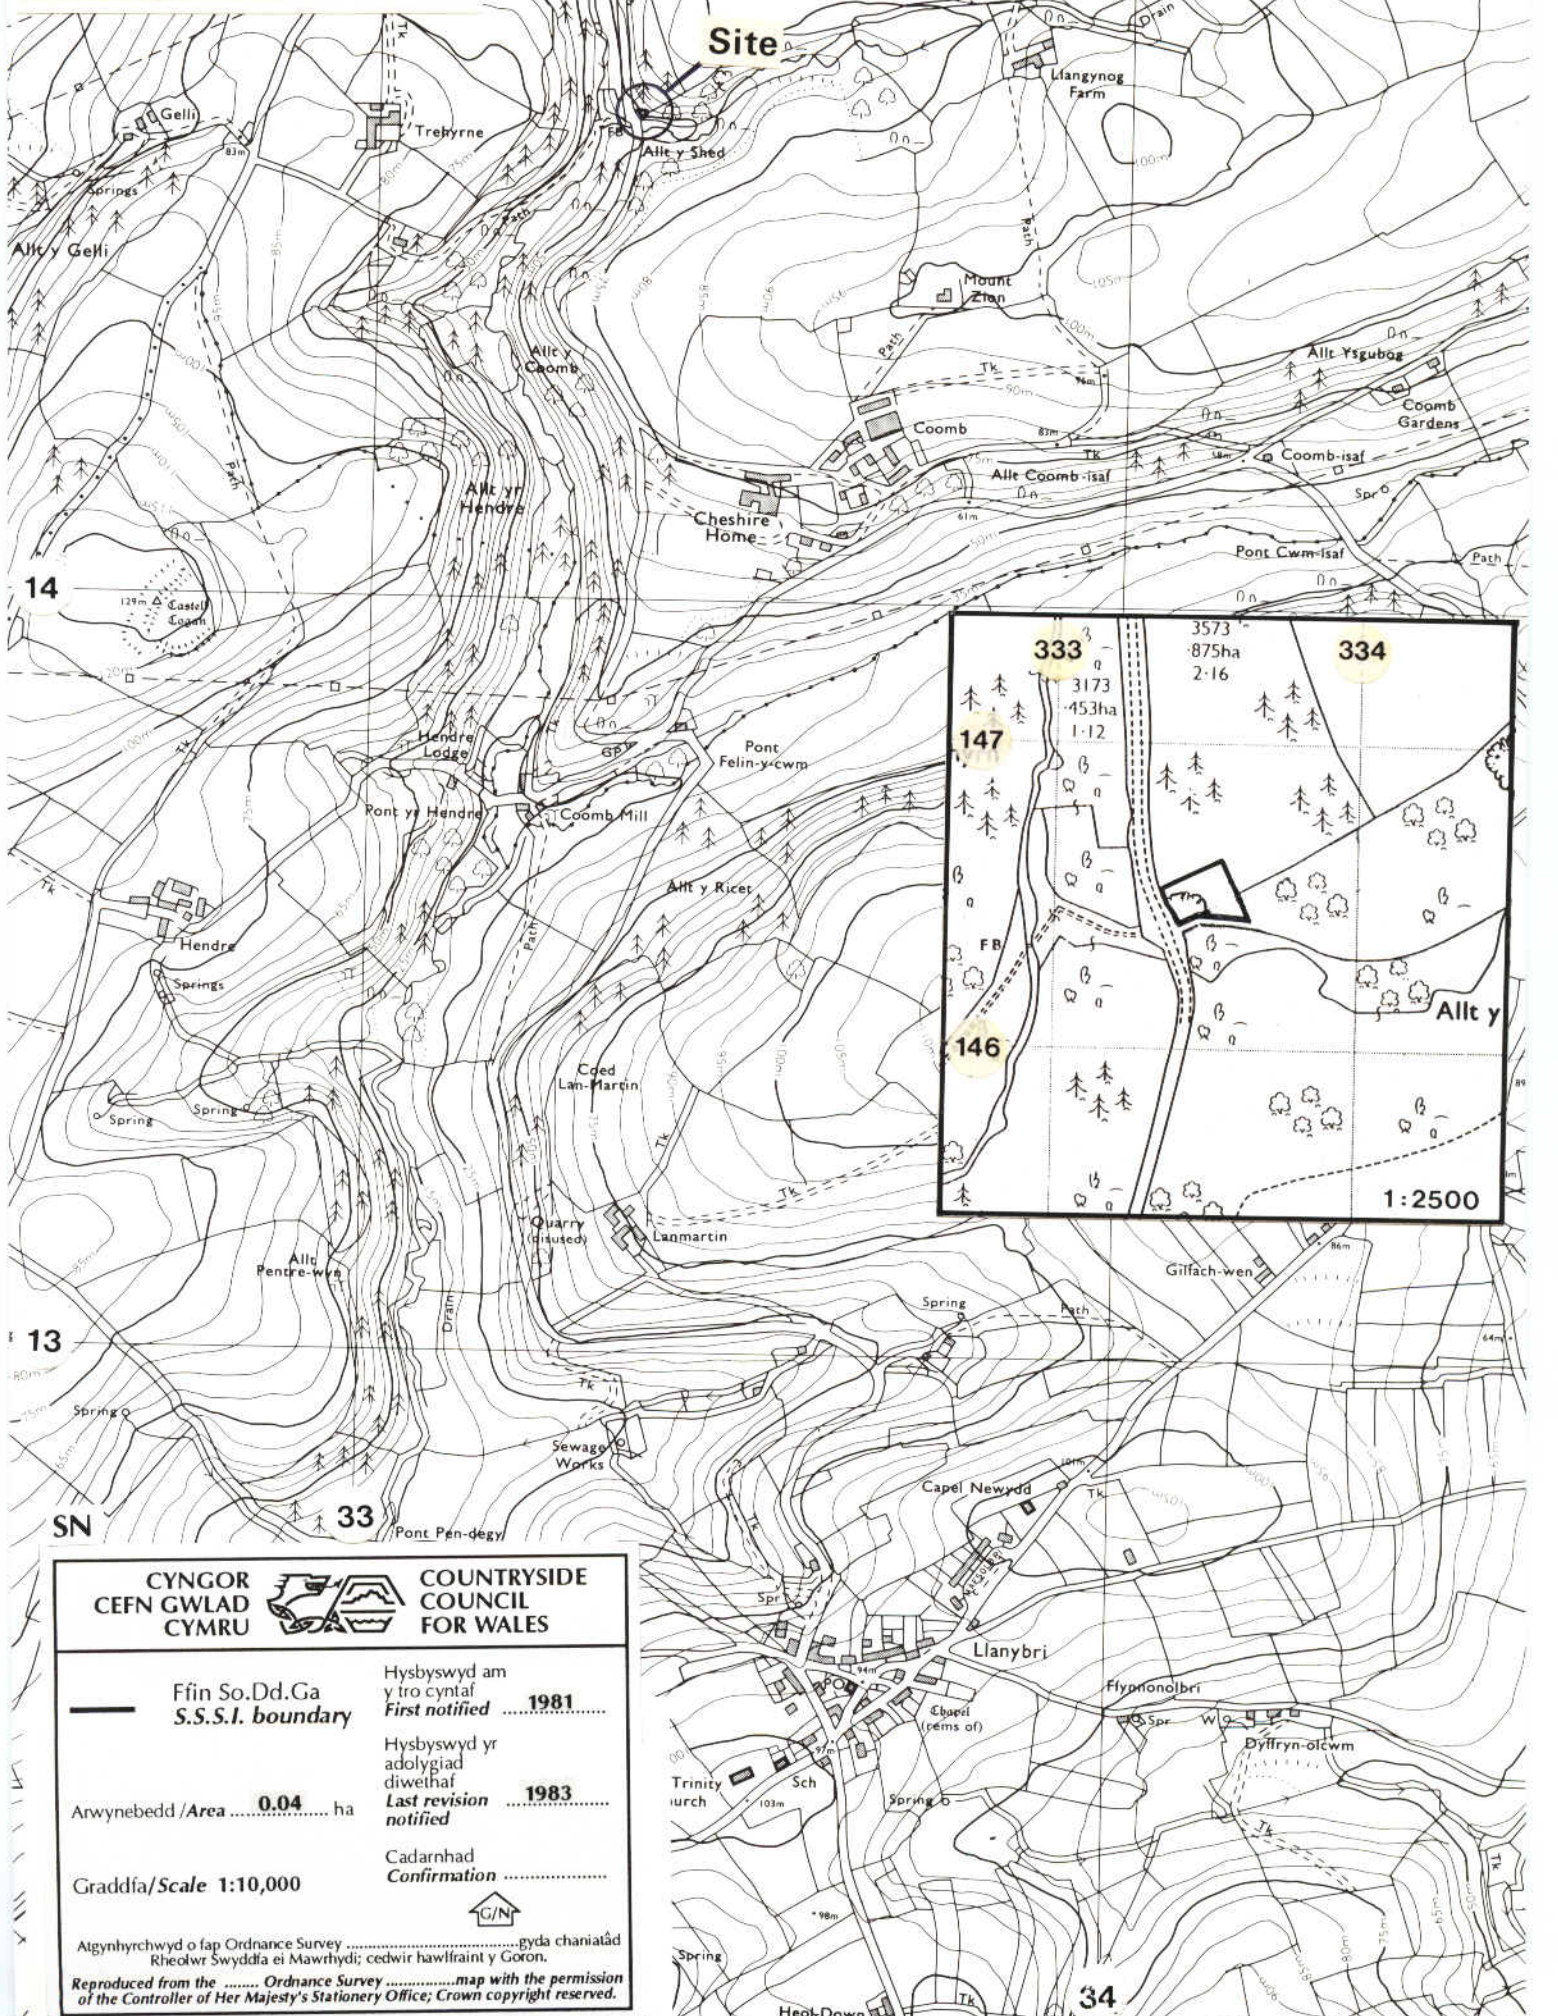

COED COCHION QUARRY

Carmarthen-DYFED

Site

<p>CYNGOR CEFN GWLAD CYMRU</p>  <p>COUNTRYSIDE COUNCIL FOR WALES</p>	
<p>Ffin So.Dd.Ga S.S.S.I. boundary</p>	<p>Hysbyswyd am y tro cyntaf First notified1981.....</p>
<p>Arwynebedd / Area0.04 ha</p>	<p>Hysbyswyd yr adolygiad diwethaf Last revision notified1983.....</p>
<p>Graddfa / Scale 1:10,000</p>	<p>Cadarnhad Confirmation</p>
	
<p>Atgynhychwyd o fap Ordnance Surveygyda chaniatâd Rheolwr Swyddfa ei Mawrhydi; cedwir hawlfraint y Goron.</p> <p>Reproduced from the Ordnance Surveymap with the permission of the Controller of Her Majesty's Stationery Office; Crown copyright reserved.</p>	