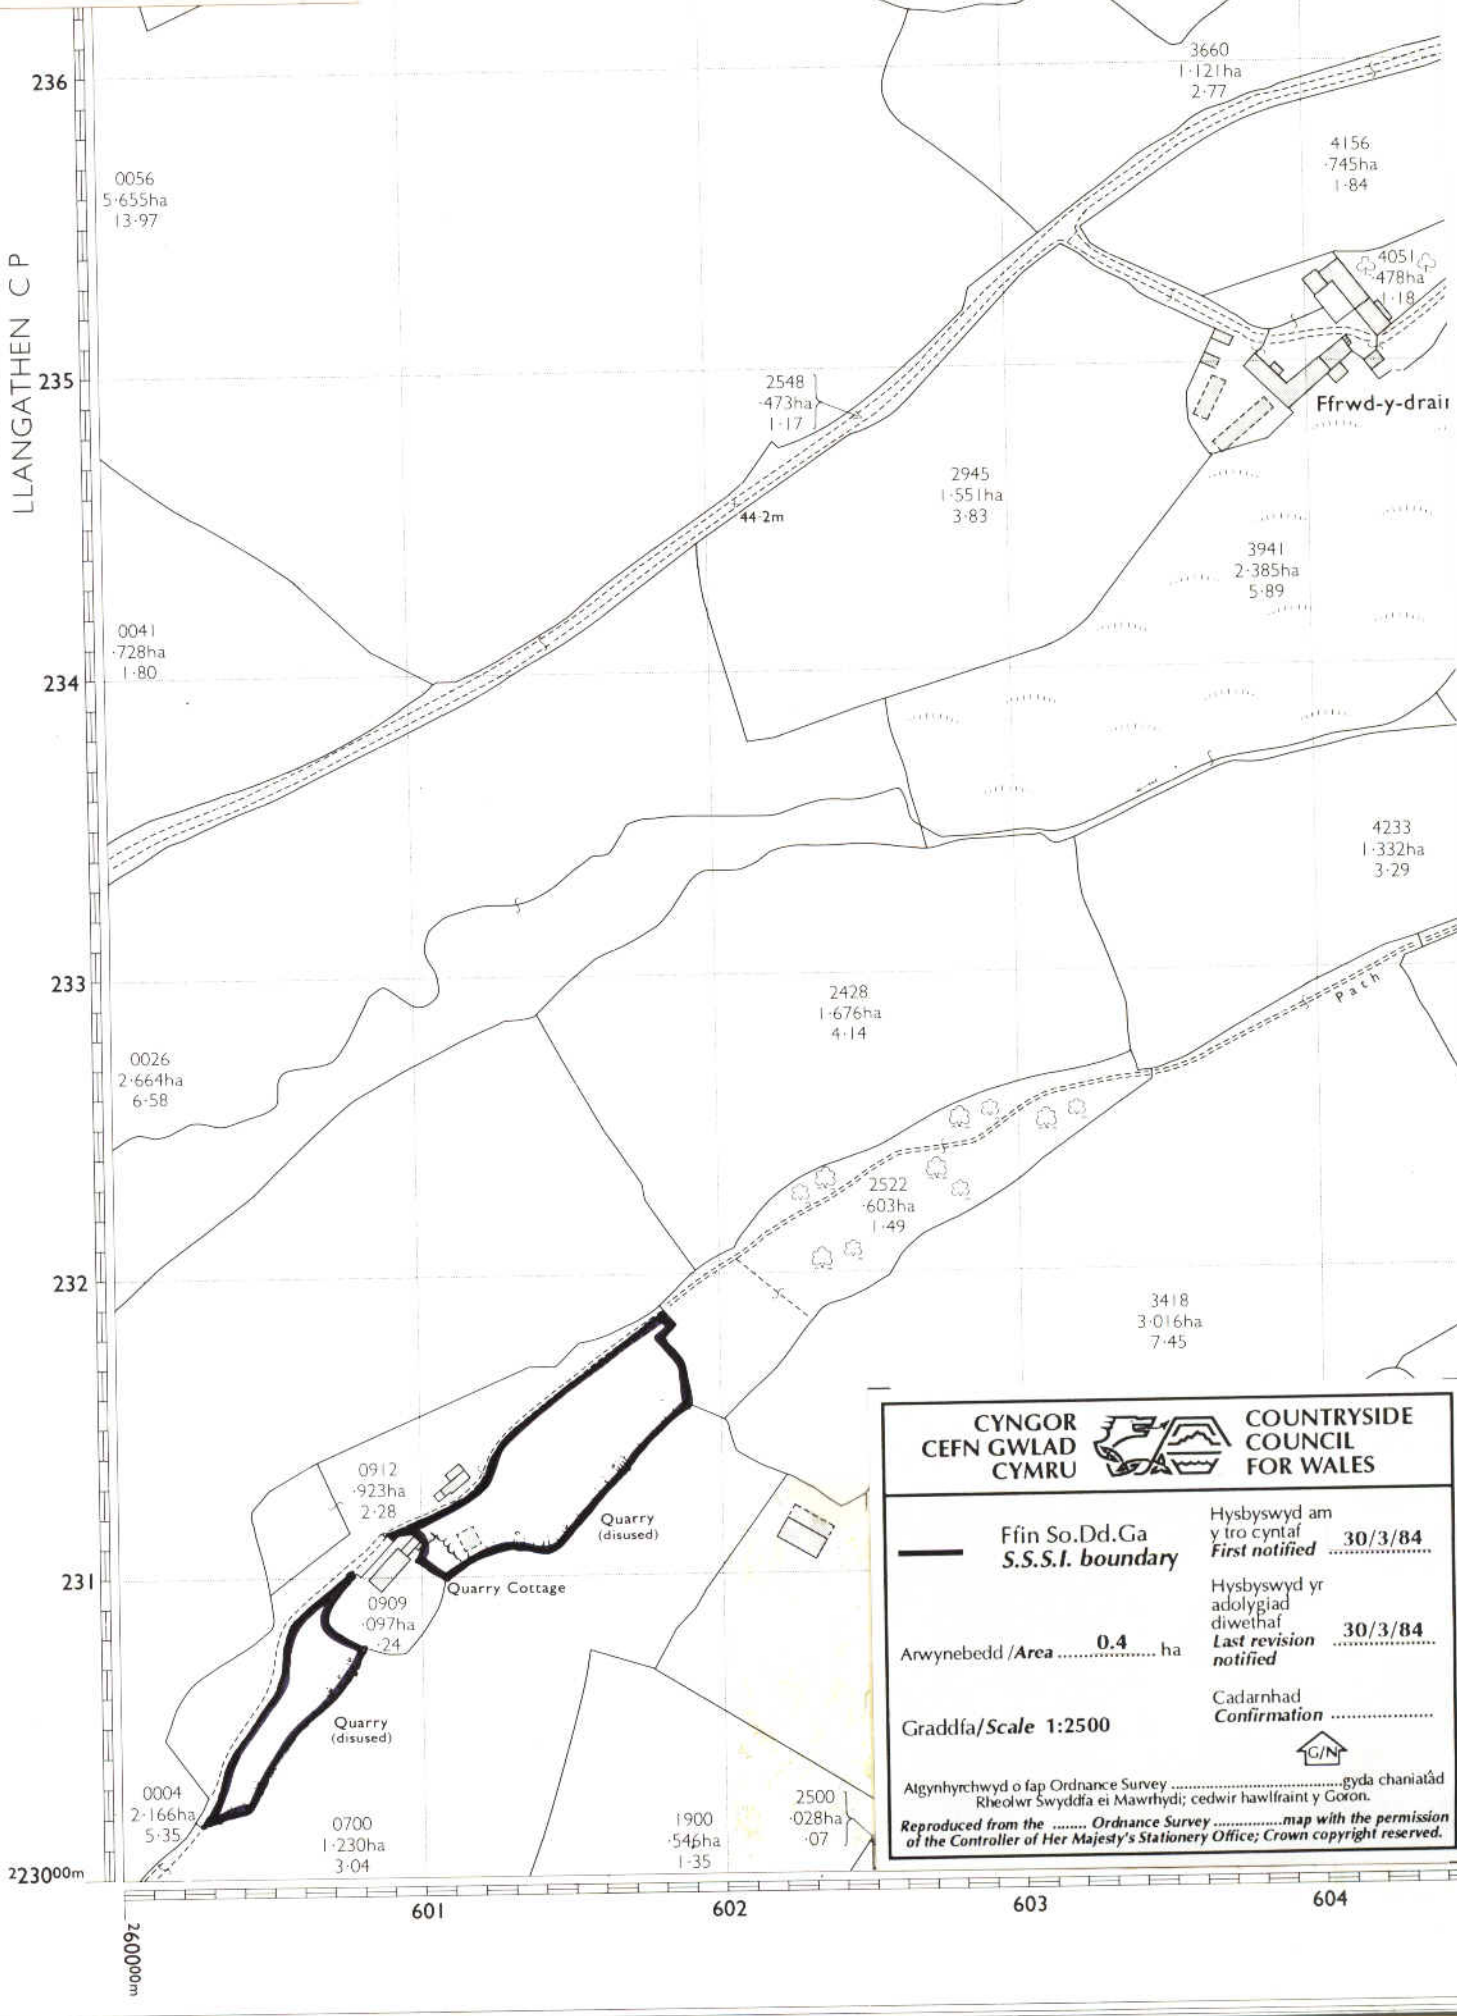

BIRDSHILL QUARRY

Dinefwr - DYFED

SN 5823-5923

LLANGATHEN C/P

CYNGOR CEFN GWLAD CYMRU  COUNTRYSIDE COUNCIL FOR WALES	
Ffin So.Dd.Ga S.S.I. boundary	Hysbyswyd am y tro cyntaf First notified 30/3/84
Arwynebedd / Area 0.4 ha	Hysbyswyd yr adolygiad diwethaf Last revision notified 30/3/84
Graddfa/Scale 1:2500	Cadarnhad Confirmation
	
Atgynhychwyd o fap Ordnance Survey gycha chaniatâd Rheolwr Swyddfa ei Mawrhydi; cedwir hawlfraint y Goron. Reproduced from the Ordnance Survey map with the permission of the Controller of Her Majesty's Stationery Office; Crown copyright reserved.	