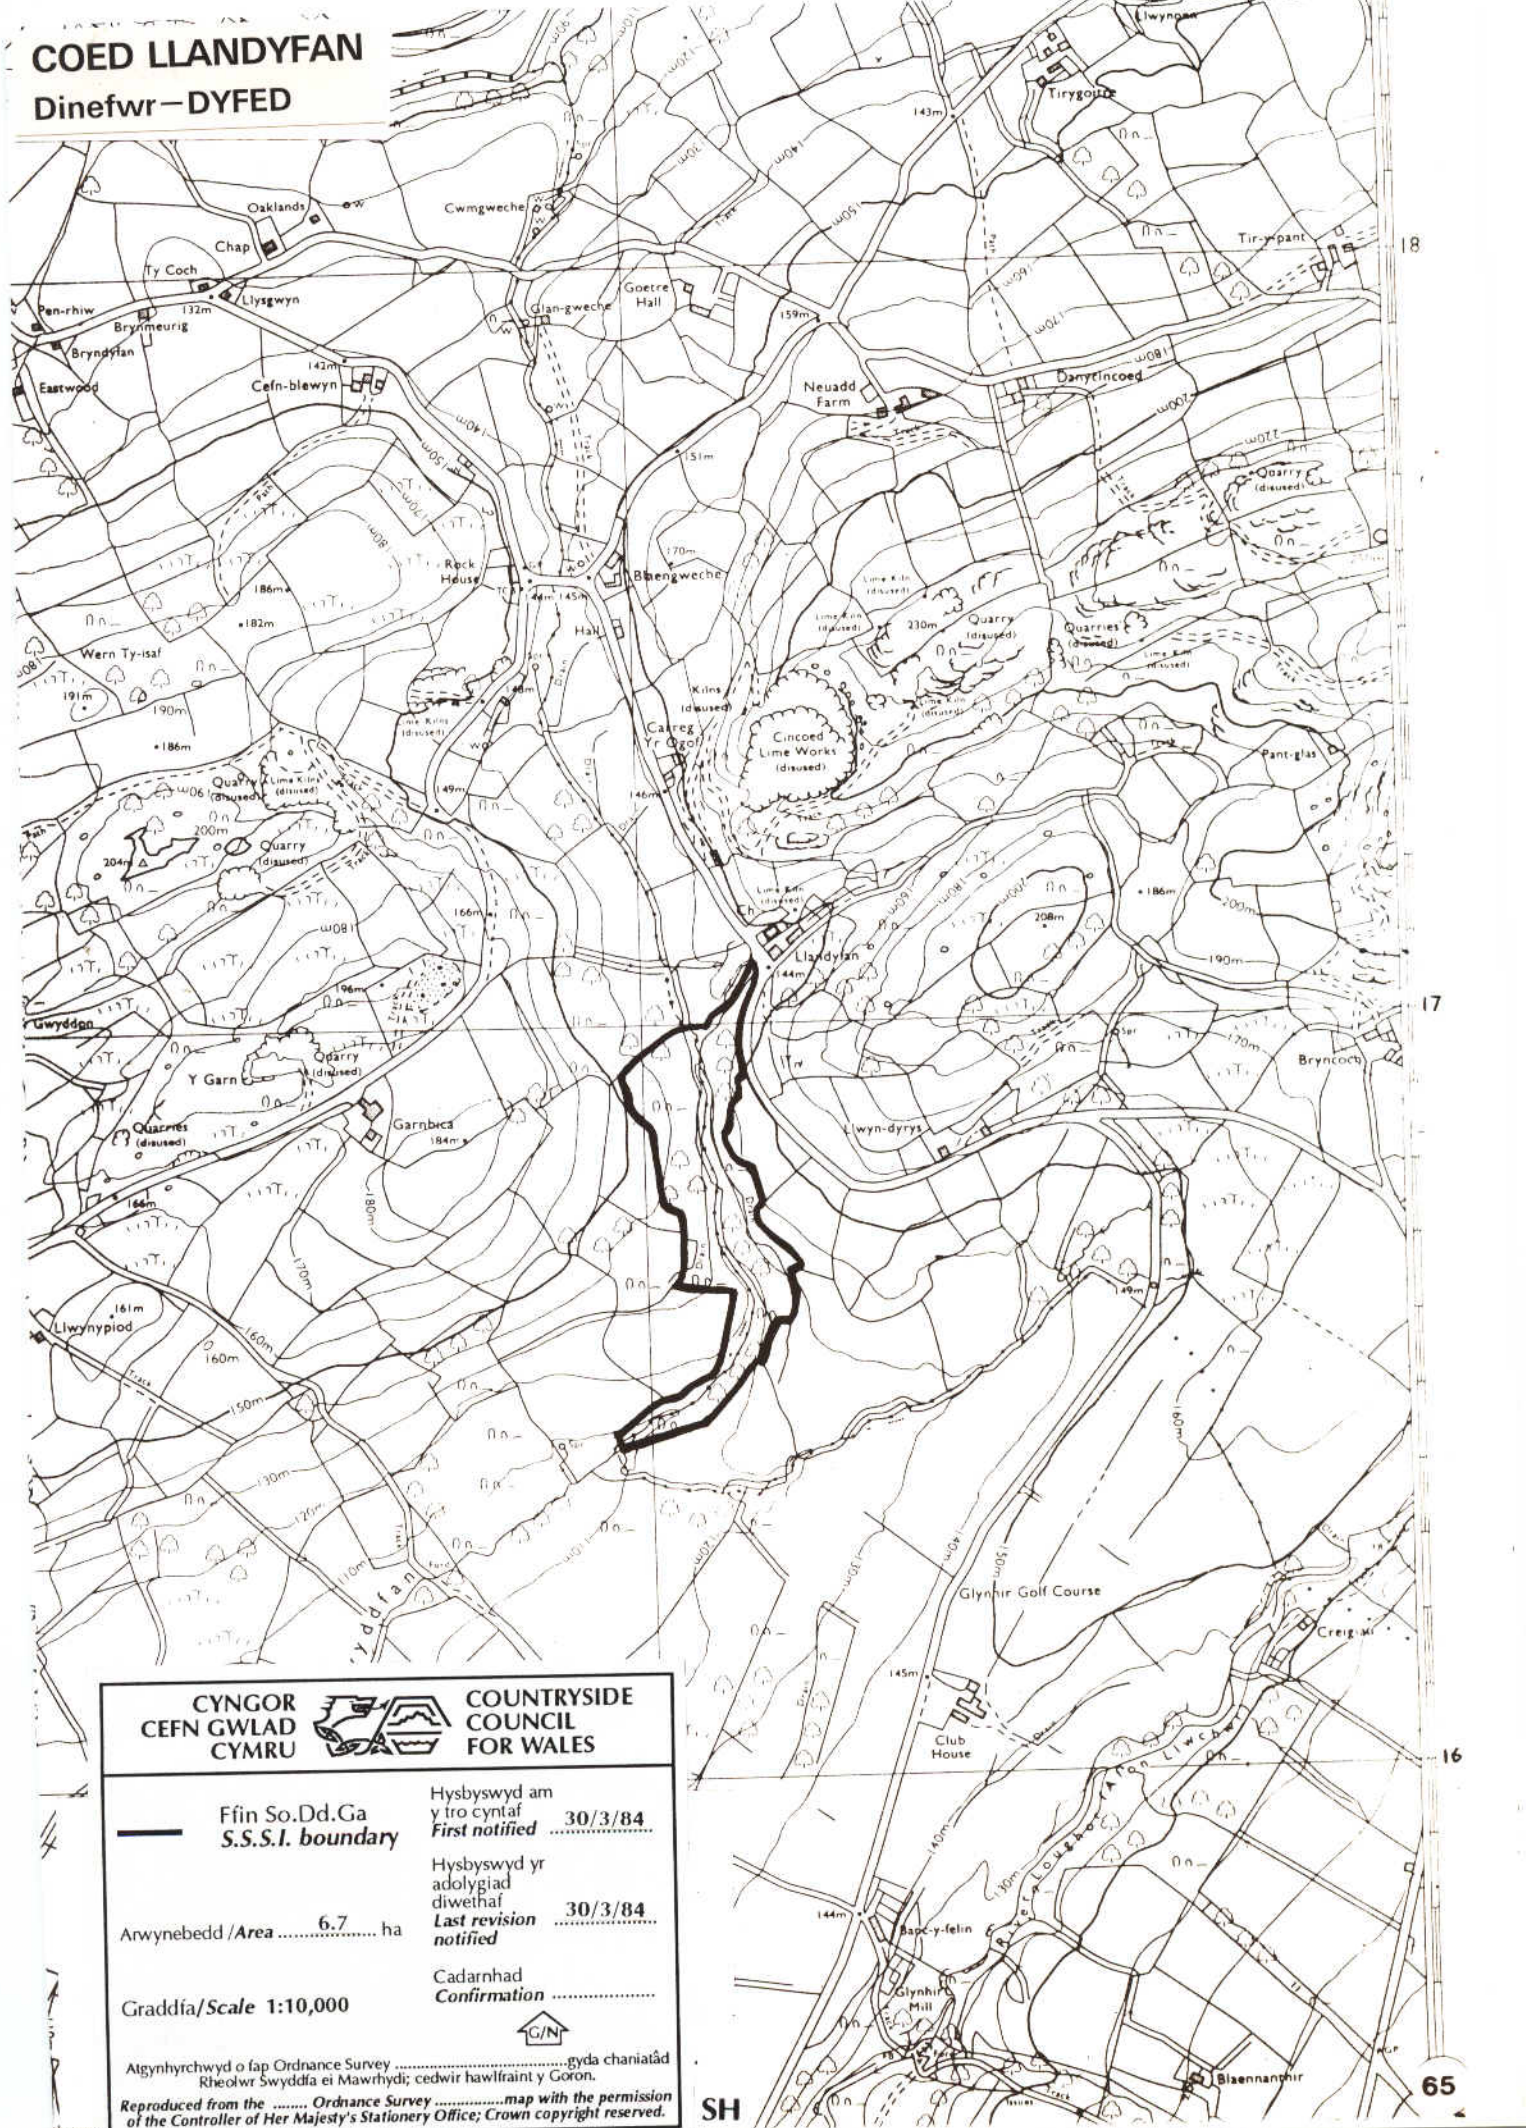

## Dinefwr - DYFED

CYNGOR  
CEFN GWLAD  
CYMRU

COUNTRYSIDE  
COUNCIL  
FOR WALES

Ffin So.Dd.Ga  
S.S.S.I. boundary

Hysbyswyd am  
y tro cyntaf  
First notified ..... 30/3/84

Arwynebedd / Area ..... 6.7 ..... ha

Hysbyswyd yr  
adolygiad  
diwethaf  
Last revision  
notified ..... 30/3/84

Graddfa / Scale 1:10,000

Cadarnhad  
Confirmation .....

Atgynhychwyd o fap Ordnance Survey ..... gyda chaniatâd  
Rheolwr Swyddfa ei Mawrhydi; cedwir hawlfraint y Goron.

Reproduced from the ..... Ordnance Survey ..... map with the permission  
of the Controller of Her Majesty's Stationery Office; Crown copyright reserved.

SH

65