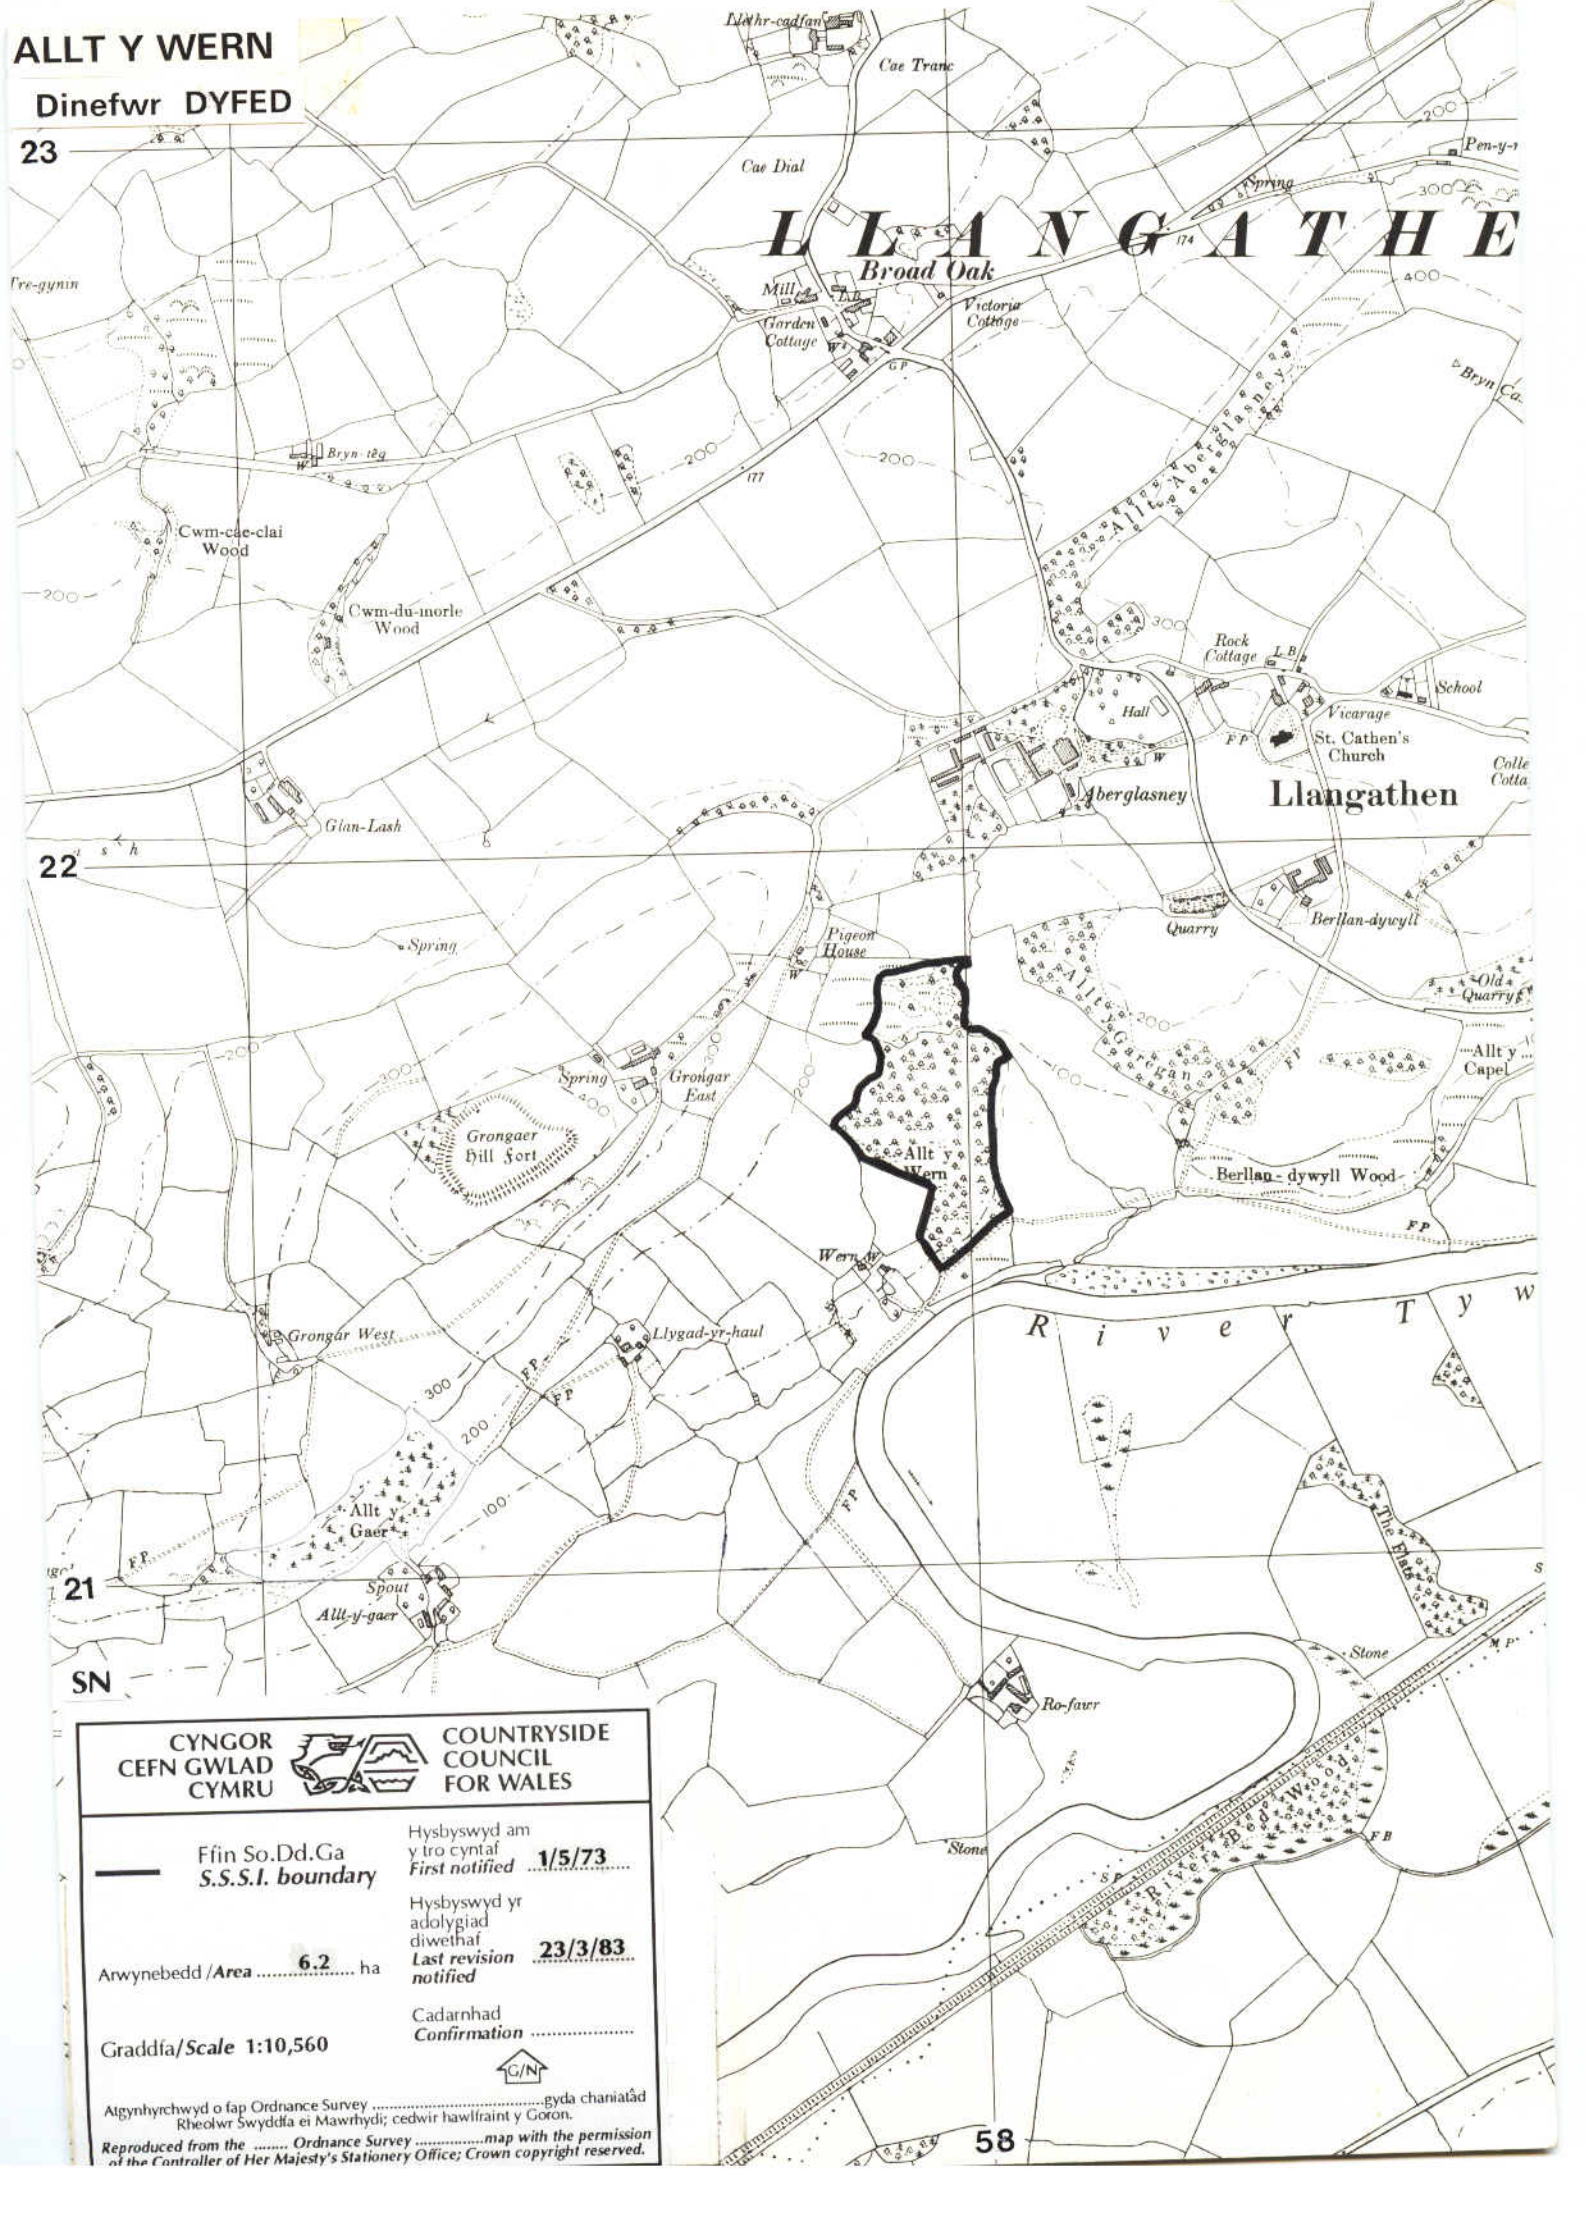

L L A N G A T H E

<p>Ffin So.Dd.Ga S.S.S.I. boundary</p>	<p>Hysbyswyd am y tro cyntaf 1/5/73</p>
<p>Arwynebedd / Area 6.2 ha</p>	<p>Hysbyswyd yr adolygiad diwethaf 23/3/83</p>
<p>Graddfa/Scale 1:10,560</p>	<p>Cadarnhad Confirmation</p>
<p>Allynhyrchwyd o fap Ordnance Surveygyda chaniatâd Rheolwr Swyddfa ei Mawrhydi; cedwir hawlfraint y Goron.</p>	
<p>Reproduced from the Ordnance Surveymap with the permission of the Controller of Her Majesty's Stationery Office; Crown copyright reserved.</p>	