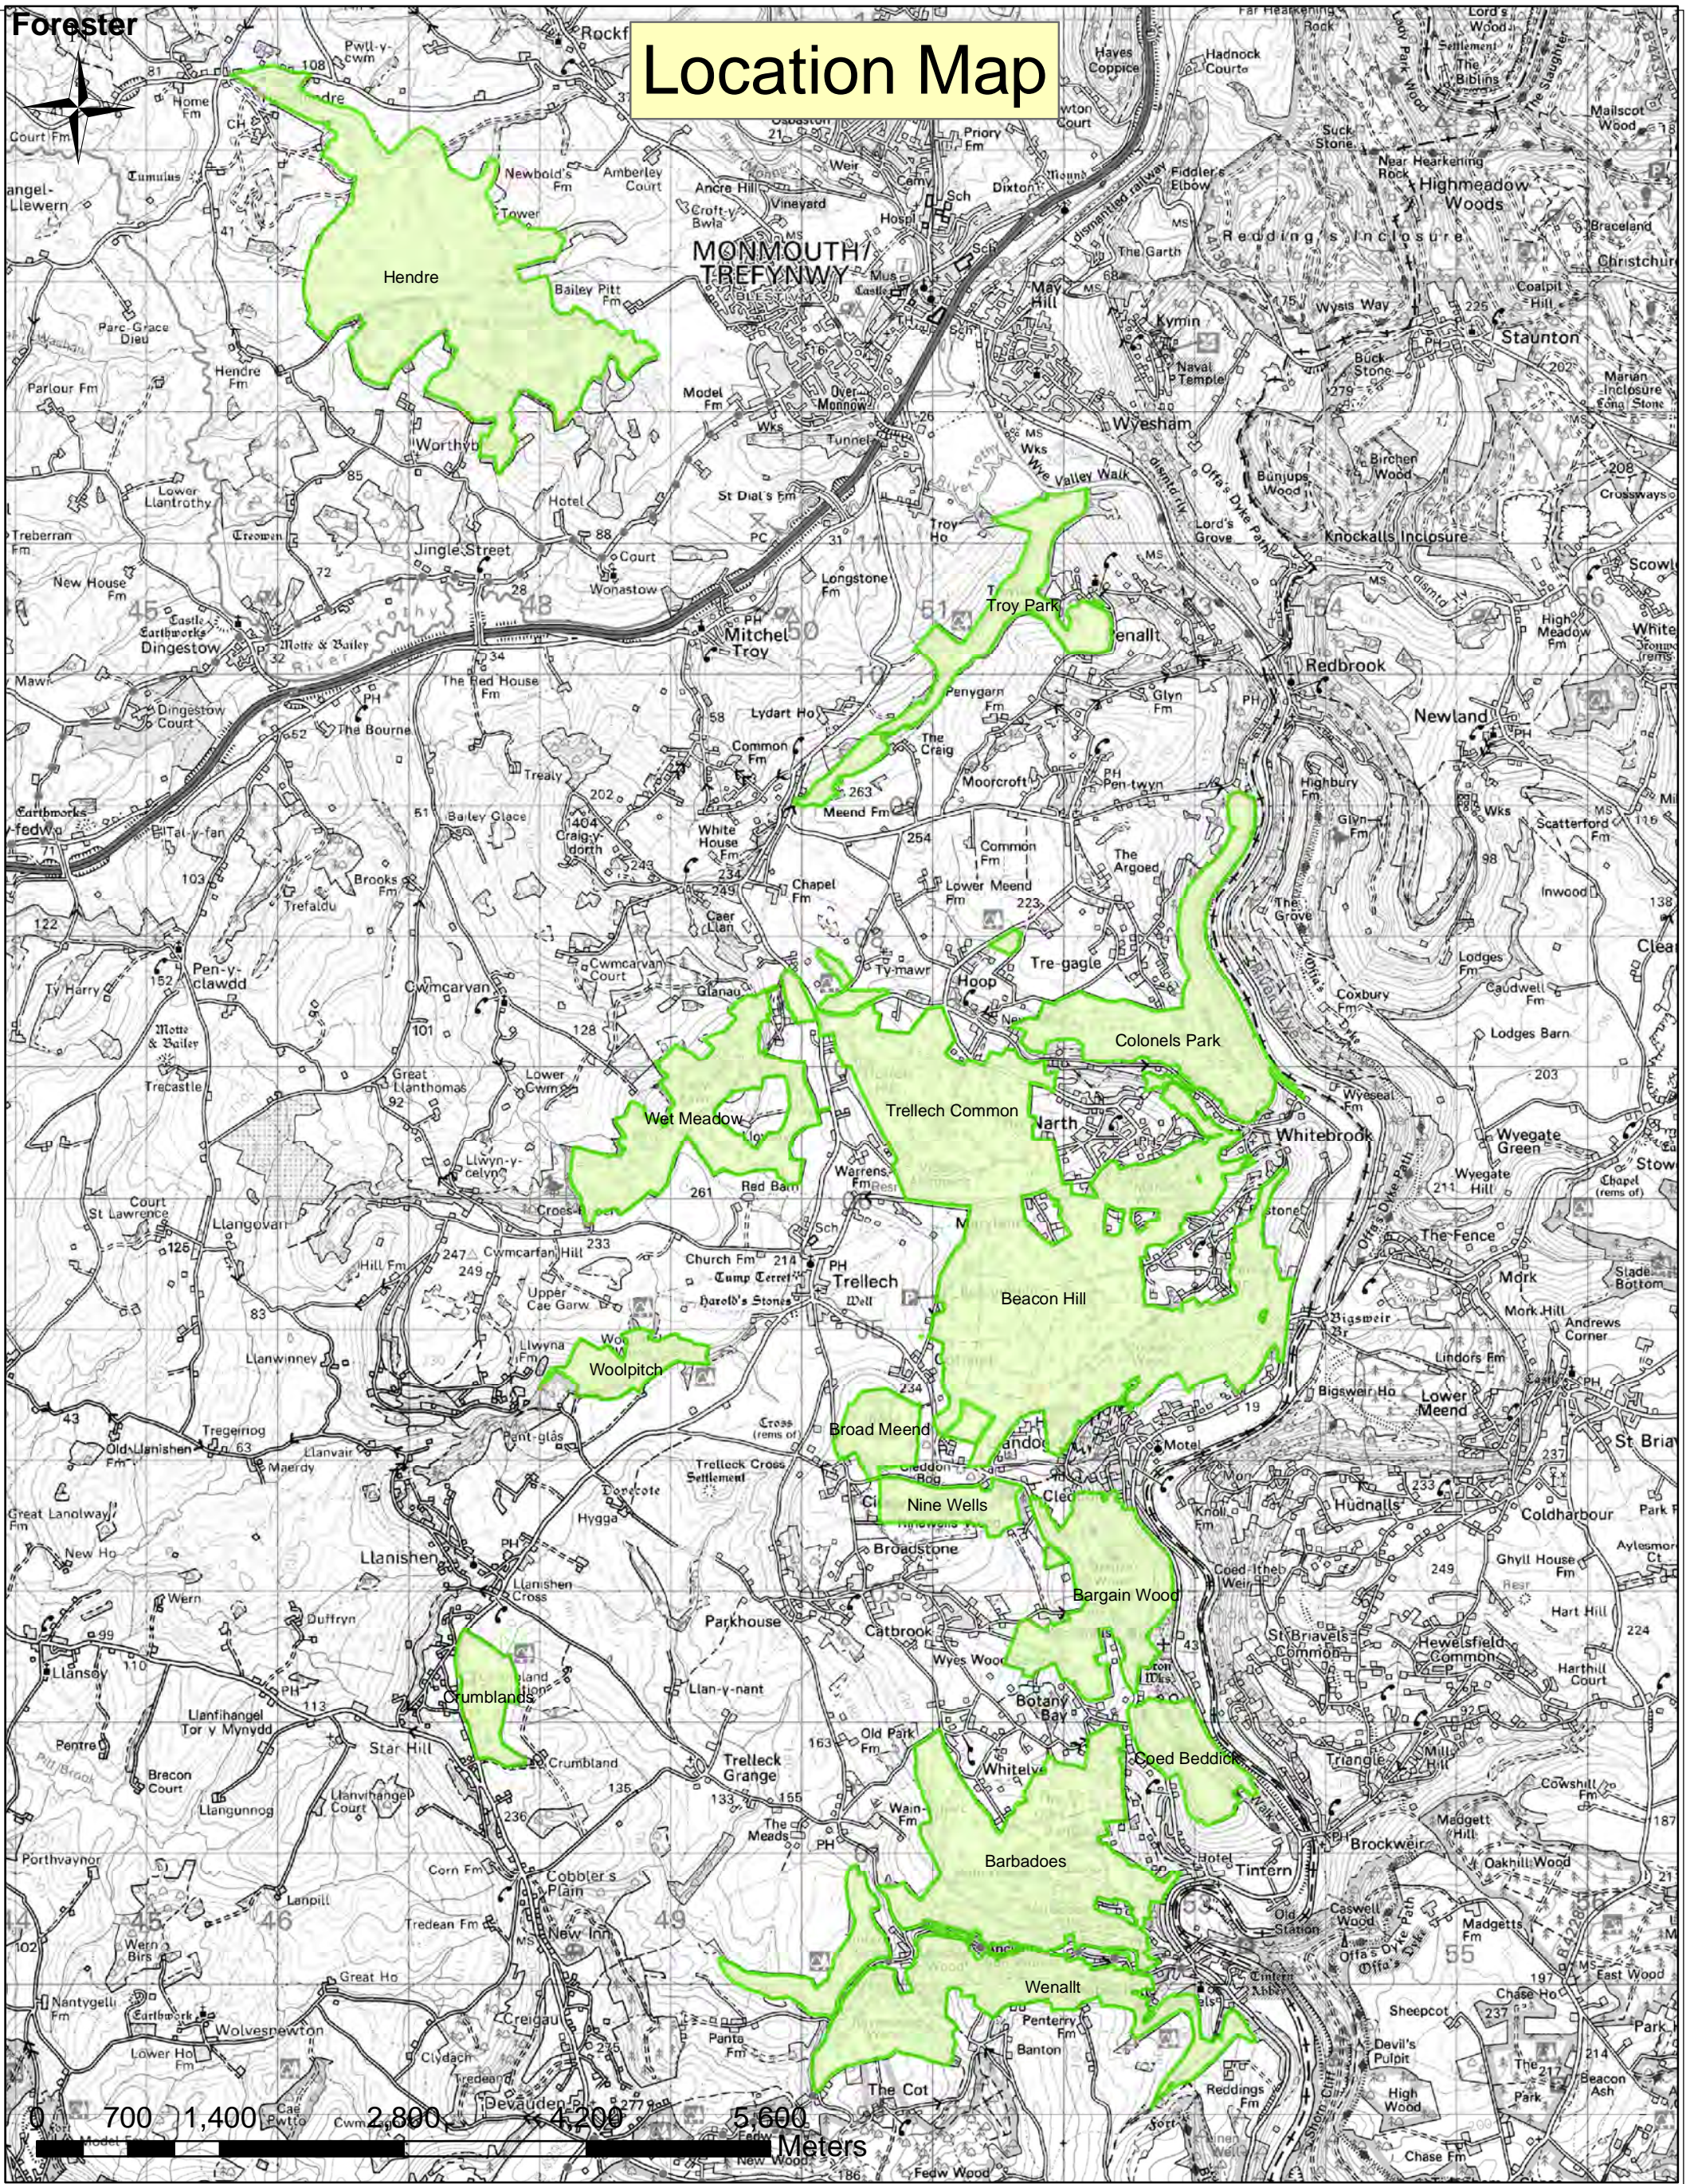

Location Map

Forest District
Title - DU12 - Wye Valley North
Type of Map Location
Scale 1:46,000
Date - November 2012

Legend
 Management Area

Comisiwn Coedwigaeth Cymru
Forestry Commission Wales

© Hawffraint y Goron. Cedwir pob hawffraint.
Comisiwn Coedwigaeth GD272388, 2003.
© Crown Copyright. All rights reserved.
Forestry Commission, GD272388, 2003.