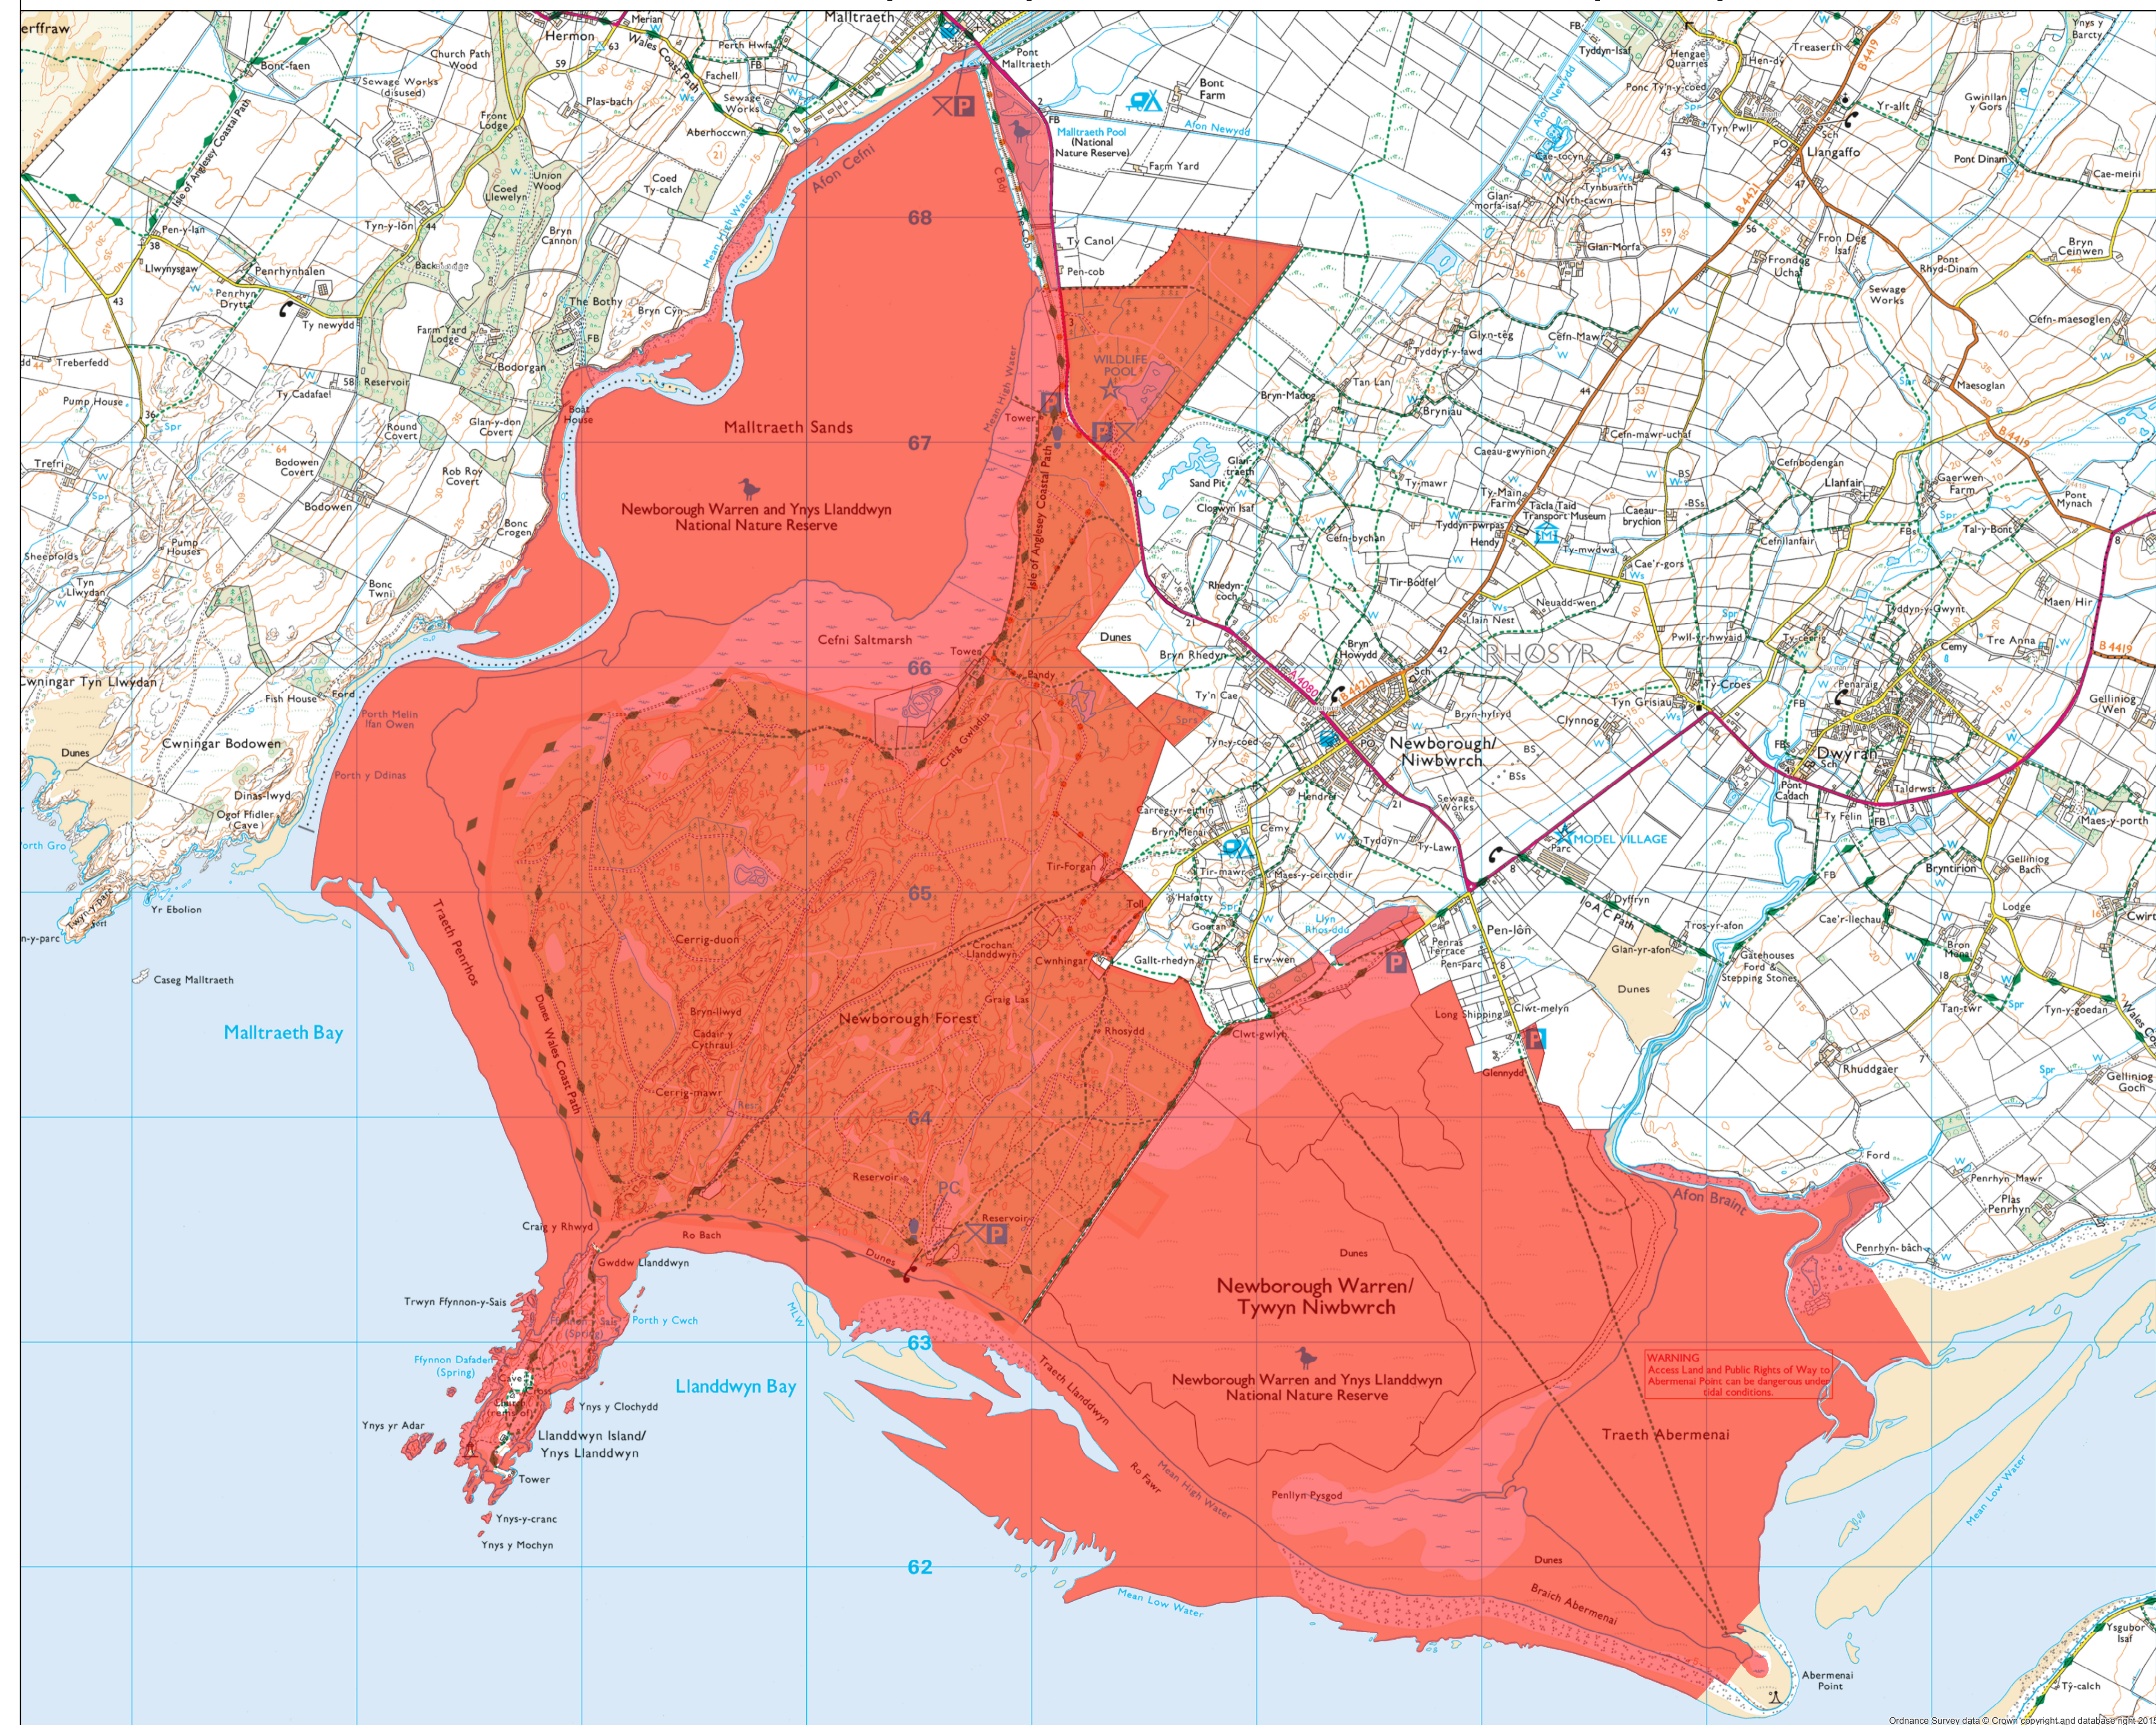

Niwbwrch Ffordd Ymlaen / Newborough A Way Forward

- diffiniad o'r safle (drafft) / definition of the site (draft)

Goriad / Key:

Reproduced by permission of Ordnance Survey on behalf of HMSO.
© Crown Copyright and database right 2013.
Ordnance Survey licence number 100019741.

Atgynhychwyd â chaniatâd yr Arolwg Ordnans ar ran Llyfrfa ei Mawrhydi.
© Hawffraint a hawliau cronfa ddata'r Goron 2013.
Rhif Trwydded yr Arolwg Ordnans 100019741.

Aerial imagery is copyright Getmapping plc, all rights reserved.
Licence number 22047.