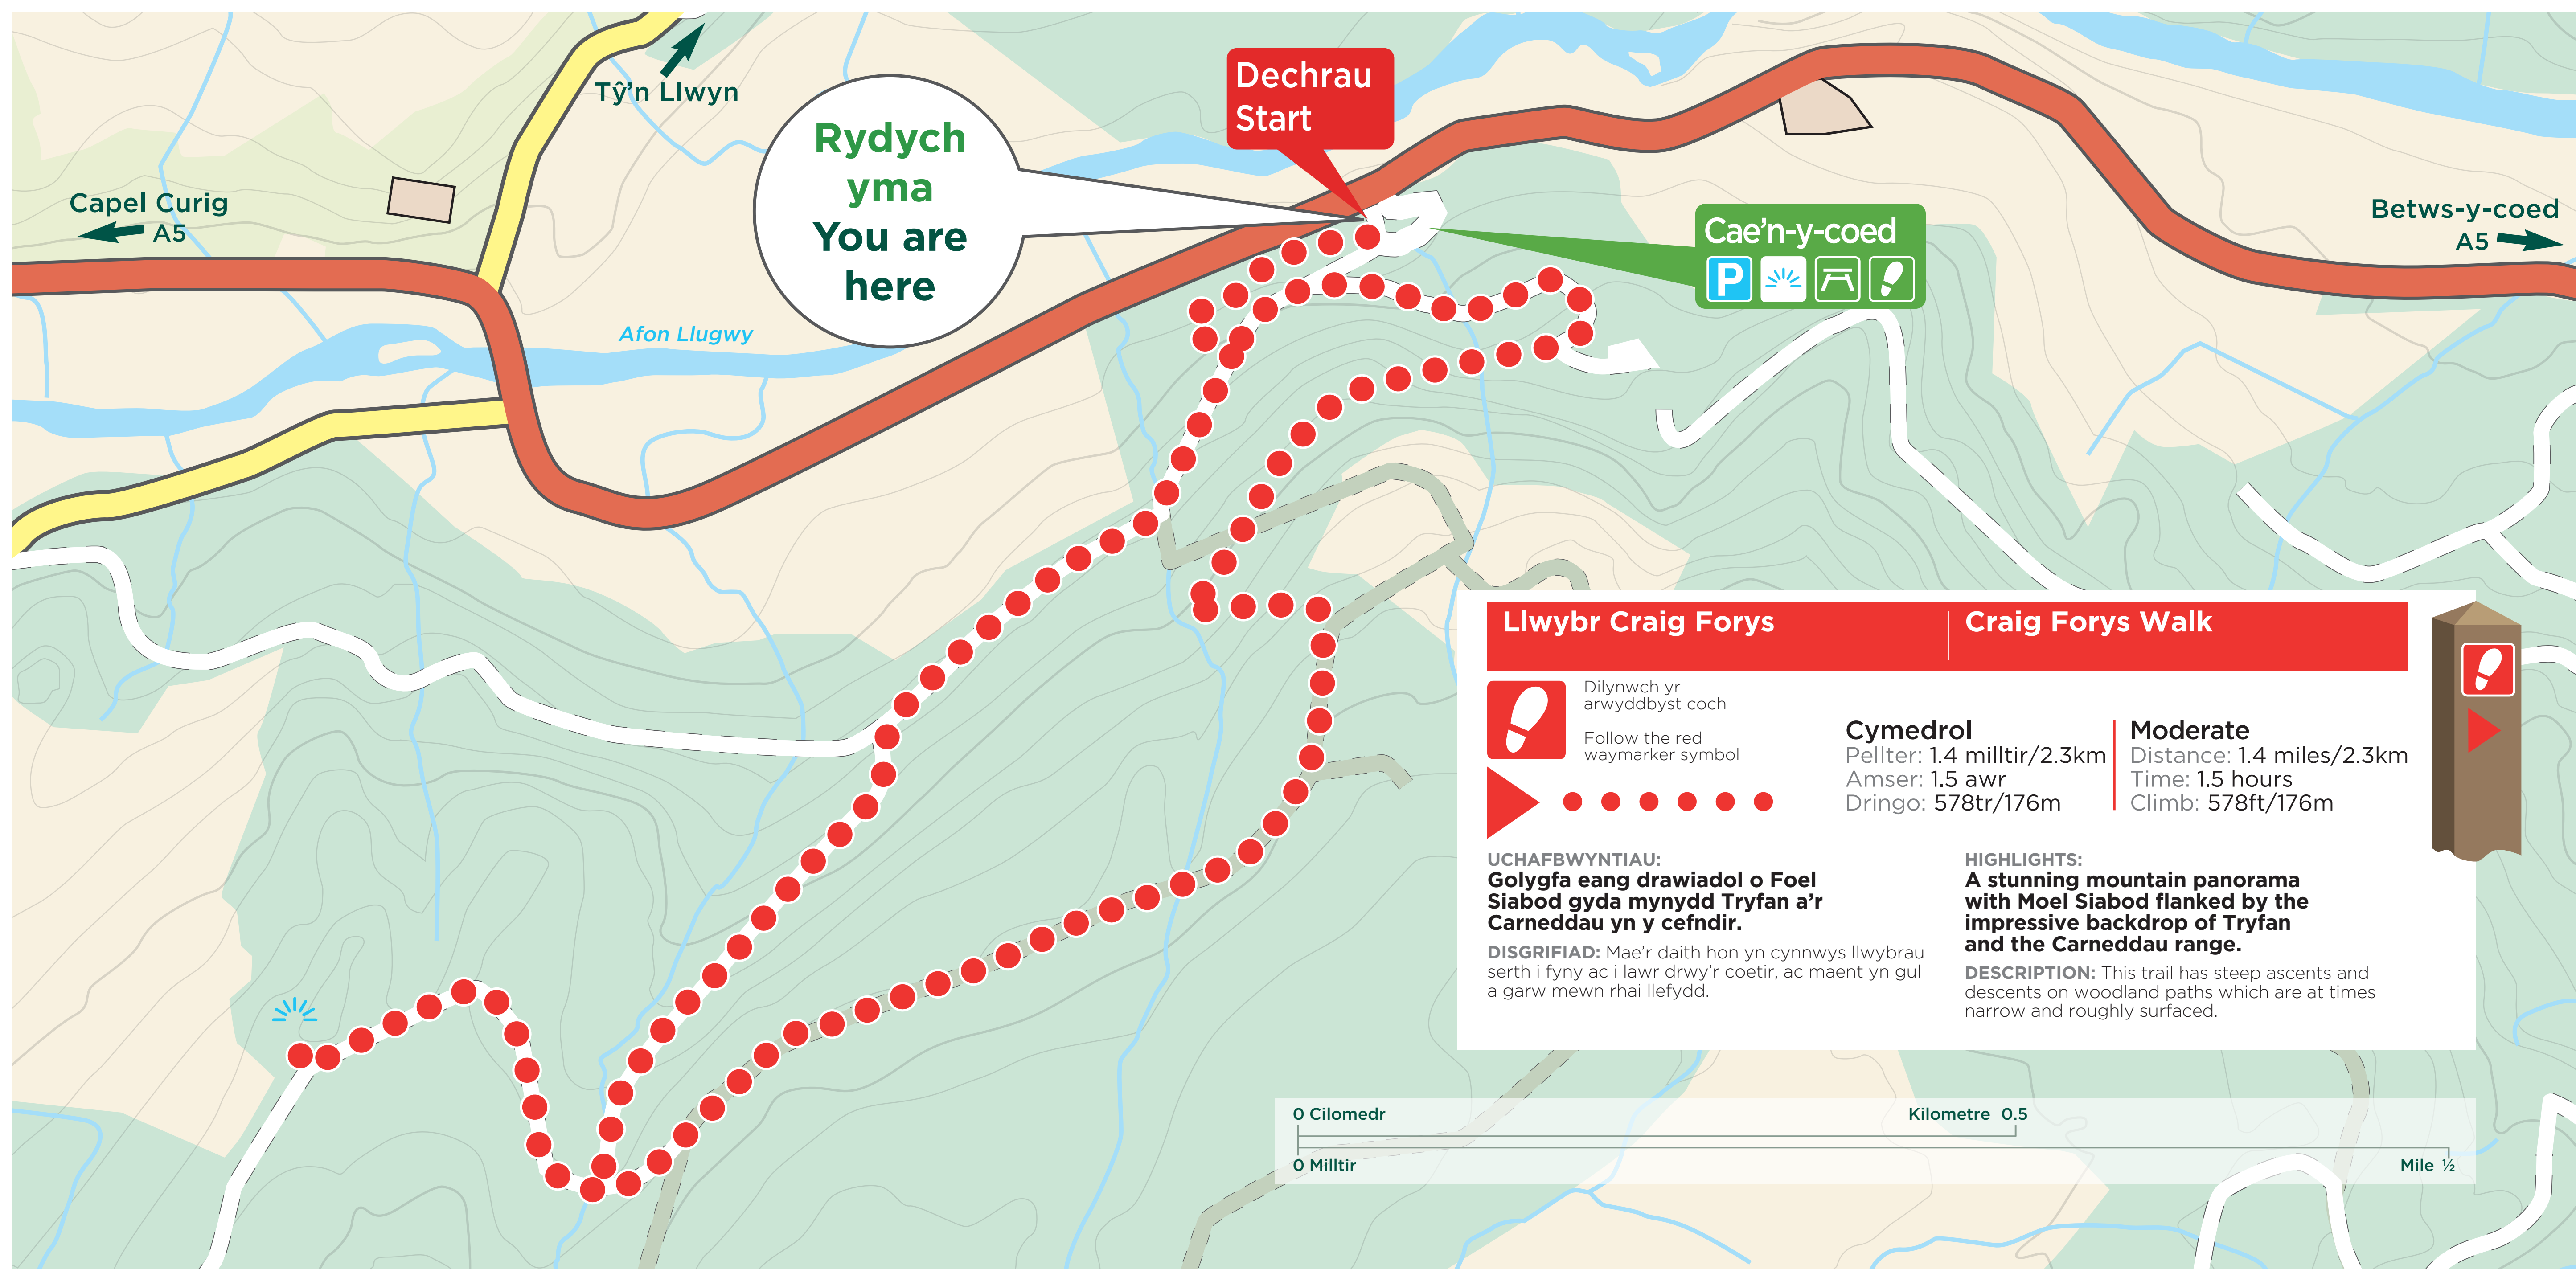

Parc Coedwig **Gwydyr** Forest Park

llwybr Cerdded **Craig Forys** Walking Trail

This map is based upon Ordnance Survey material with the permission of Ordnance Survey on behalf of the controller of Her Majesty's Stationary Office © Crown copyright and database rights 2015 Ordnance Survey 100019741. 2015