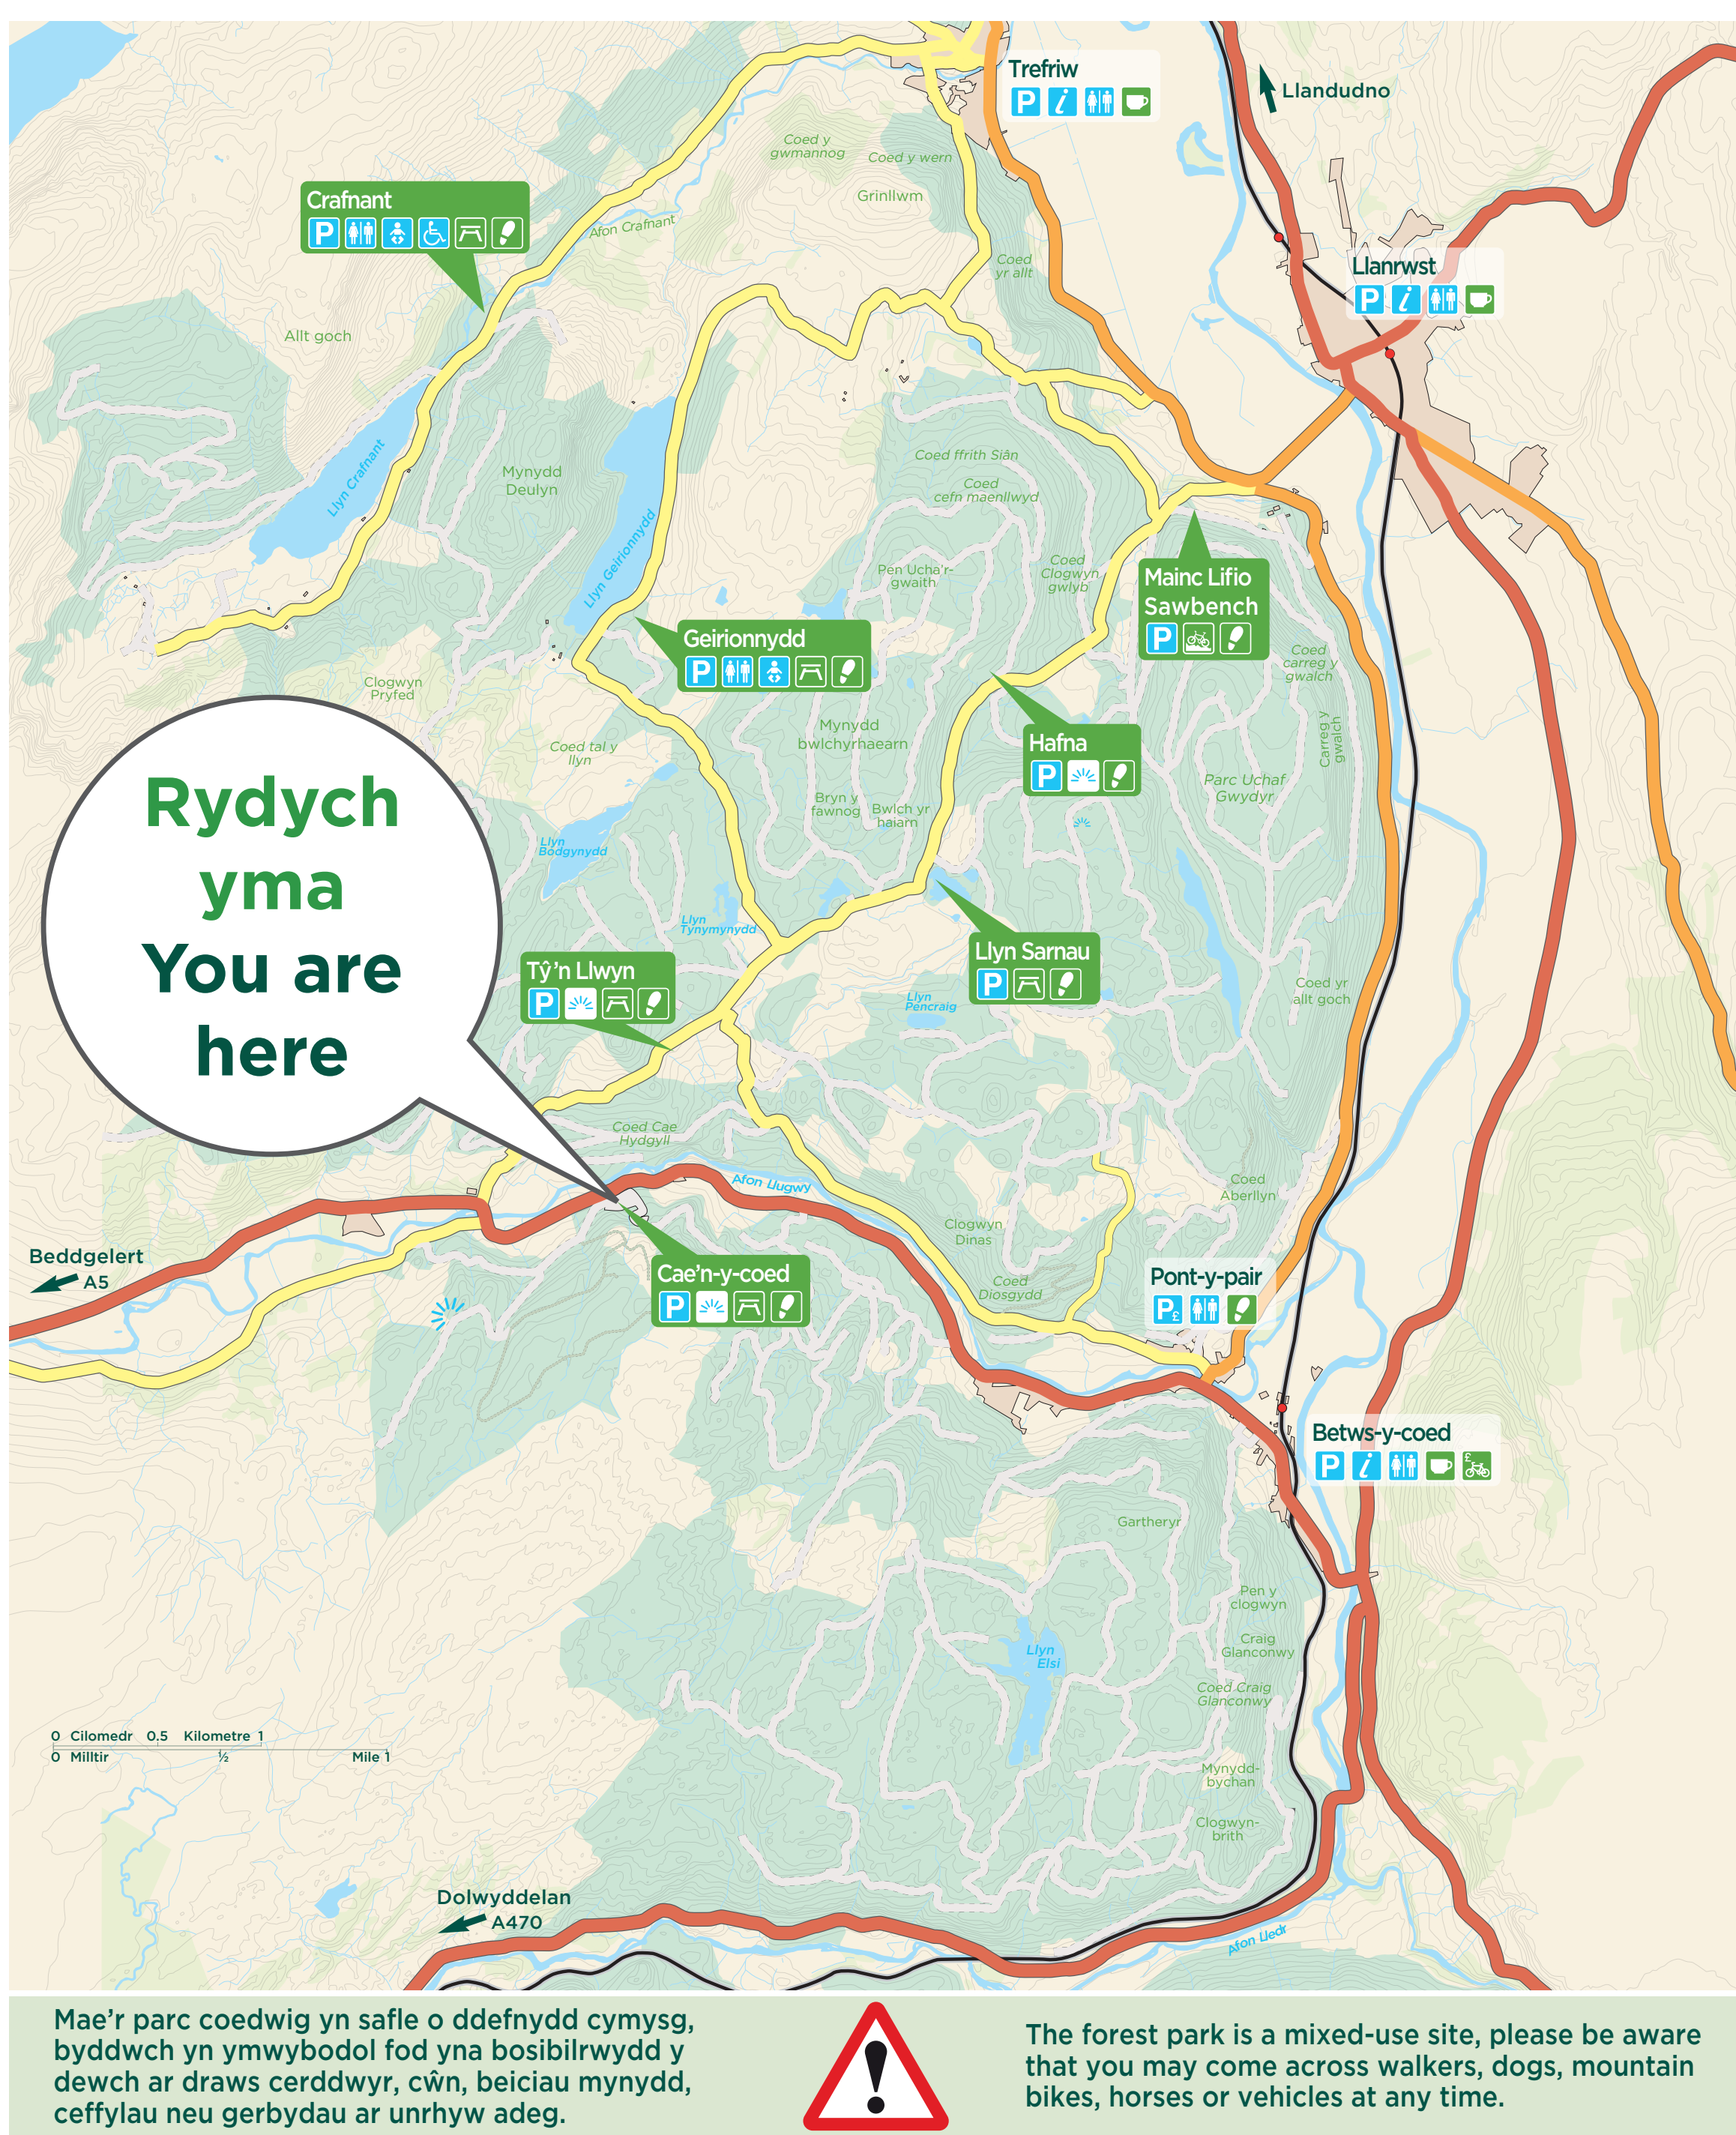

Parc Coedwig **Gwydyr** Forest Park

llwybr Cerdded **Craig Forys** Walking Trail

This map is based upon Ordnance Survey material with the permission of Ordnance Survey on behalf of the controller of Her Majesty's Stationary Office © Crown copyright and database rights 2015 Ordnance Survey 100019741. 2015